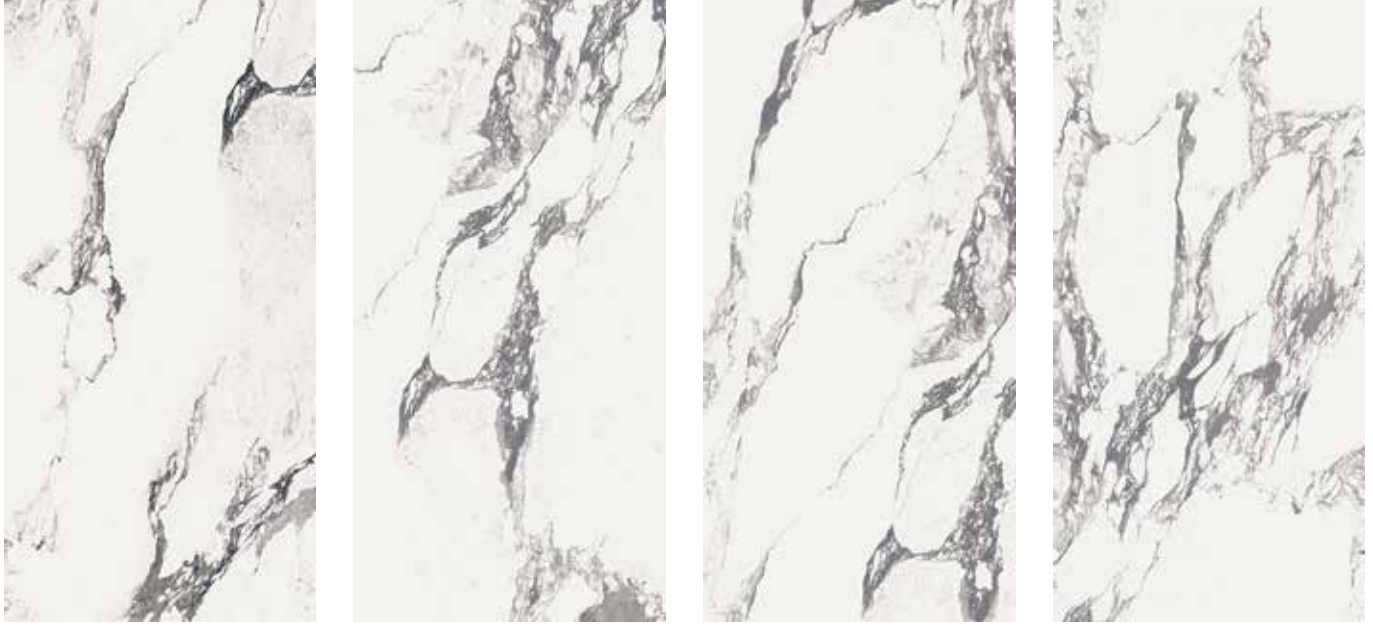

MARMA

Marma / Marma

Kod / Code	Ebat / Size	Ürün / Product	F	V	P
55016675RN	120 x 240 cm / 48 x 96"	Kristal Rektifiye Parlak Nano / Crystal Rectified Polished Nano	3	V3	3

Seçenekler / Options

Ebatlar (cm)	Sizes (inch)	Yüzeyler	Surfaces
120 x 240	48 x 96	Parlak Nano	Polished Nano

Mekan Görseli / Living Space Image:
Marma Kristal Rektifiye Parlak Nano / Marma Crystal Rectified Polished Nano

Detay Görseli / Detail Image:
Marma Kristal Rektifiye Parlak Nano / Marma Crystal Rectified Polished Nano