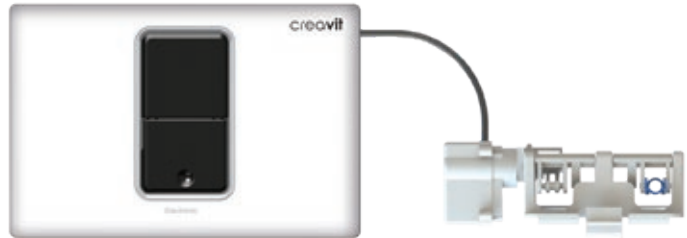

CONTROL PANELS WITH SENSOR

FP8001.00	White Control Panel with Sensor Electric
FP8002.00	White Control Panel with Sensor Battery

Qty of Box: 10 • Weight: 0,47 kg

*Be smart,
every drop counts*

FP8001.01	Red Control Panel with Sensor Electric
FP8002.01	Red Control Panel with Sensor Battery

Qty of Box: 10 • Weight: 0,47 kg

*Be smart,
every drop counts*

FP8001.02	Black Control Panel with Sensor Electric
FP8002.02	Black Control Panel with Sensor Battery

Qty of Box: 10 • Weight: 0,47 kg

*Be smart,
every drop counts*

FP8001.03	Blue Control Panel with Sensor Electric
FP8002.03	Blue Control Panel with Sensor Battery

Qty of Box: 10 • Weight: 0,47 kg

*Be smart,
every drop counts*

FP8001.04	Gold Control Panel with Sensor Electric
FP8002.04	Gold Control Panel with Sensor Battery

Qty of Box: 10 • Weight: 0,47 kg

*Be smart,
every drop counts*

Control Panel with Sensor + Change Set

Control Panel with Sensor + Motor Column

- FP8003.00 • White
- FP8003.01 • Red
- FP8003.02 • Black
- FP8003.03 • Blue
- FP8003.04 • Gold

Qty of Box: 5 • Weight: 0,47 kg

*Be smart,
every drop counts*

ARC CONTROL PANELS

GP8002.01	Matt Black Painted Control Panel

Qty of Box: 10 • Weight: 0,47 kg

GP8002.04	Matt Anthracite Painted Control Panel

Qty of Box: 10 • Weight: 0,47 kg

GP8002.05	Matt Basalt Painted Control Panel

Qty of Box: 10 • Weight: 0,47 kg

GP8002.06	Matt Cappuccino Painted Control Panel

Qty of Box: 10 • Weight: 0,47 kg

GP8001.00	White Control Panel

Qty of Box: 10 • Weight: 0,47 kg

GP8002.00	Matt Grey Painted Control Panel

Qty of Box: 10 • Weight: 0,47 kg

GP8003.00	Matt Grey Painted Control Panel

Qty of Box: 10 • Weight: 0,47 kg

GP8004.00	Bright Chrome Plated Control Panel

Qty of Box: 10 • Weight: 0,47 kg