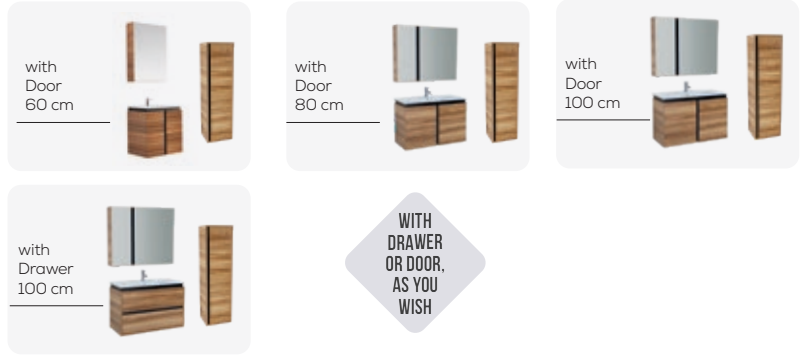

VERTI

WITH
DRAWER
OR DOOR,
AS YOU
WISH

	WASHBASIN MODULE	LED MIRROR	HIGH CABINET
with Door 60 cm	VE0060.01.VV	VE1060.01.VV	VE2131.01.VV
with Door 80 cm	VE0080.42.VV	VE1080.00.VV	
with Door 100 cm	VE0100.42.VV	VE1100.00.VV	
with Drawer 100 cm	VE0100.00.VV	VE1100.00.VV	
DIMENSIONS (WxHxD) mm	1000x850x450 800x850x450 600x850x450	980x800x170 780x800x170 580x800x170	350x1300x320

Adaptable Washbasin: SU100 & SU080 & SU060

BODY & DOOR: LIGHT WALNUT | SECONDARY COLOR: BLACK | MIRROR LED COLOR: DAYLIGHT
MATERIAL: BODY MCF LAM | SECONDARY COLOR LACQUER | SPECIFICATIONS: [Icons for accessibility and warranty]