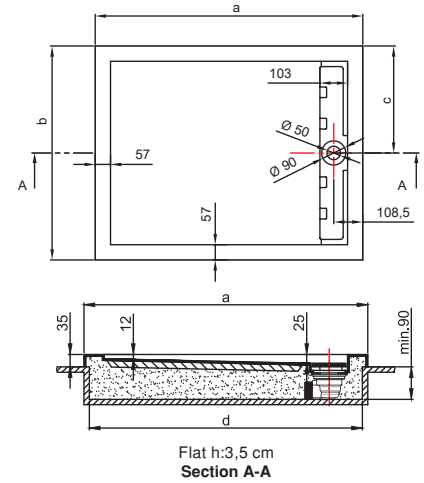

CONCEALED DRAIN SHOWER TRAY

Rectangular Concealed Shower Tray

RECTANGULAR CONCEALED SHOWER TRAYS INTERNAL DEPTH 2.5 CM

SIZE	Zero Ground h:1,5 cm	Flat h: 3,5 cm	Monoflat h: 6,5 cm	Monoblock h: 12 cm	Footed h: 18 cm
	Code	Code	Code	Code	Code
90x80	DT.DT00.0001	DT.DT00.0018	DT.DT00.0035	DT.DT00.0052	DT.DT00.0069
100x80	DT.DT00.0002	DT.DT00.0019	DT.DT00.0036	DT.DT00.0053	DT.DT00.0070
100x90	DT.DT00.0003	DT.DT00.0020	DT.DT00.0037	DT.DT00.0054	DT.DT00.0071
110x80	DT.DT00.0004	DT.DT00.0021	DT.DT00.0038	DT.DT00.0055	DT.DT00.0072
110x90	DT.DT00.0005	DT.DT00.0022	DT.DT00.0039	DT.DT00.0056	DT.DT00.0073
120x80	DT.DT00.0006	DT.DT00.0023	DT.DT00.0040	DT.DT00.0057	DT.DT00.0074
120x90	DT.DT00.0007	DT.DT00.0024	DT.DT00.0041	DT.DT00.0058	DT.DT00.0075
130x80	DT.DT00.0008	DT.DT00.0025	DT.DT00.0042	DT.DT00.0059	DT.DT00.0076
130x90	DT.DT00.0009	DT.DT00.0026	DT.DT00.0043	DT.DT00.0060	DT.DT00.0077
140x80	DT.DT00.0010	DT.DT00.0027	DT.DT00.0044	DT.DT00.0061	DT.DT00.0078
140x90	DT.DT00.0011	DT.DT00.0028	DT.DT00.0045	DT.DT00.0062	DT.DT00.0079
150x80	DT.DT00.0012	DT.DT00.0029	DT.DT00.0046	DT.DT00.0063	DT.DT00.0080
150x90	DT.DT00.0013	DT.DT00.0030	DT.DT00.0047	DT.DT00.0064	DT.DT00.0081
160x80	DT.DT00.0014	DT.DT00.0031	DT.DT00.0048	DT.DT00.0065	DT.DT00.0082
160x90	DT.DT00.0015	DT.DT00.0032	DT.DT00.0049	DT.DT00.0066	DT.DT00.0083
170x80	DT.DT00.0016	DT.DT00.0033	DT.DT00.0050	DT.DT00.0067	DT.DT00.0084
170x90	DT.DT00.0017	DT.DT00.0034	DT.DT00.0051	DT.DT00.0068	DT.DT00.0085

Dimensions (cm)	90x80	100x80	110x80	120x80	130x80	140x80	150x80	160x80	170x80
A	90	100	110	120	130	140	150	160	170
B	80	80	80	80	80	80	80	80	80
C	40	40	40	40	40	40	40	40	40
D	86	96	106	116	126	136	146	156	166

Dimensions (cm)	100x90	110x90	120x90	130x90	140x90	150x90	160x90	170x90
A	100	110	120	130	140	150	160	170
B	90	90	90	90	90	90	90	90
C	45	45	45	45	45	45	45	45
D	96	106	116	116	136	146	156	166