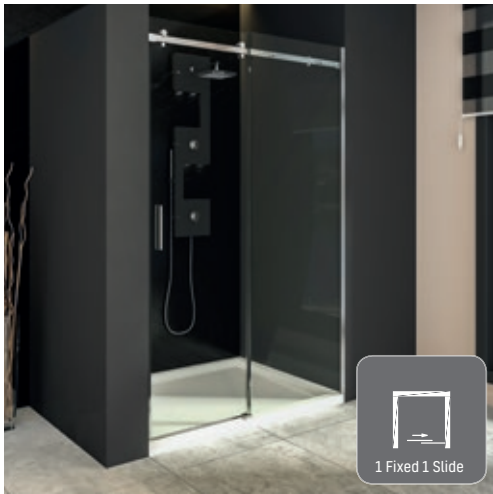

PONT 110

General Features

- **Tempered Glass Thickness** : 6 mm / 8 mm
- **Glass Colors** : Transparent - Smoked
- **Sandblasting Glass Patterns** : Ocean - Mystic - Line - Floor
- **Color Profile** : Shiny Silver, Gold, Mocha, Black
- **Shower Cabin Height** : 200 cm

OVER SHOWER TRAY / FRONTAGE

Product Code	Measure (cm)	Door Entry Distance /cm)
DK.PO00.0001	101 - 110	48
DK.PO00.0002	111 - 120	53
DK.PO00.0003	121 - 130	58
DK.PO00.0004	130 - 140	63
DK.PO00.0005	141 - 150	68