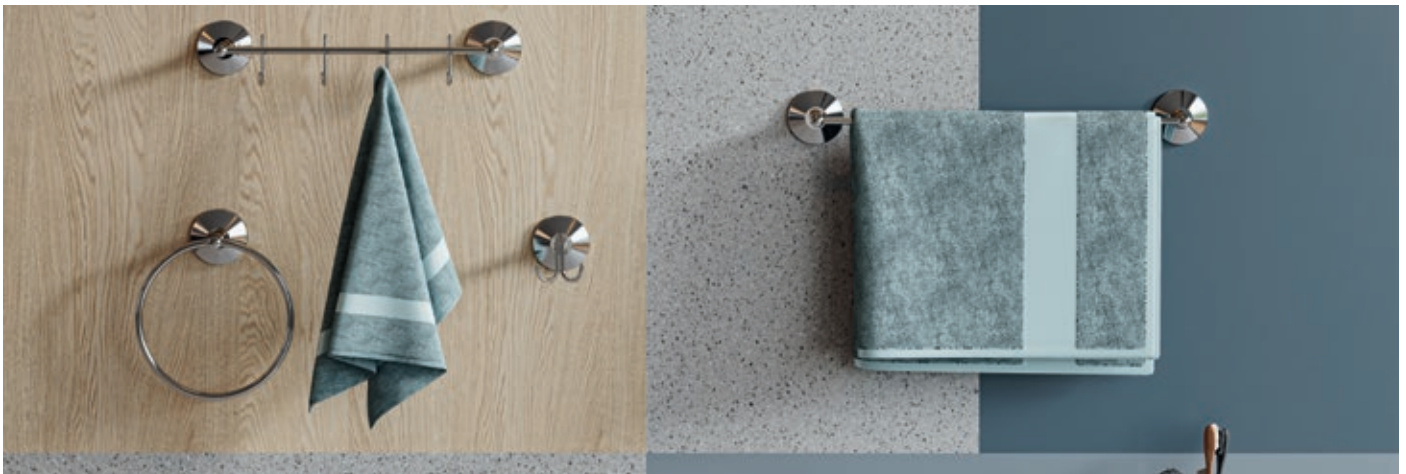

Qty of Box: 30 Weight: 0,85 kg

MA.BJ11022 Joyful Soap Holder

Qty of Box: 100 Weight: 0,37 kg

MA.BJ11022-B Joyful Liquid Soap Holder

Qty of Box: 50 Weight: 0,37 kg

MA.BJ11023 Joyful Toothbrush Holder

Qty of Box: 100 Weight: 0,25 kg

MA.BJ11024 Joyful Towel Bar 40cm

Qty of Box: 50 Weight: 0,35 kg

MA.BJ11025 Joyful Towel Ring

Qty of Box: 50 Weight: 0,29 kg

MA.BJ11026 Joyful Double Robe Hook

Qty of Box: 100 Weight: 0,17 kg

MA.BJ11027 Joyful Robe Hook (4 Hooks)

Qty of Box: 100 Weight: 0,25 kg - 0,35 kg

MA.BJ11028 Joyful Toilet Roll Holder

Qty of Box: 30 Weight: 0,33 kg

MA.BJ11029 Joyful Soap Holder

Qty of Box: 50 Weight: 0,37 kg

MA.BJ11030 Joyful Toilet Brush & Holder - Wall Mounted - Frosted Glass

Qty of Box: 40 Weight: 0,40 kg

MA.STB1006 Joy 5pcs. Accessory Set

Qty of Box: 14 Weight: 1,43 kg