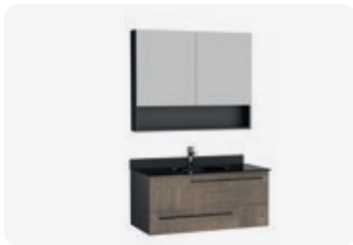

Adaptable Washbasin: Glass Sink