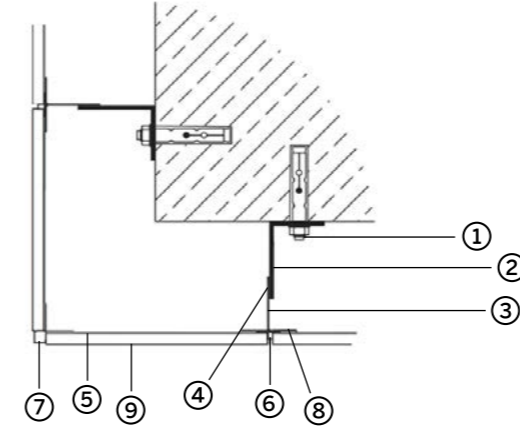

YapıŐtırma Sistemleri

1. Çelik Gömlekleli Dübel
2. L Braket
3. T Profil
4. Trapez Vida
5. Yatay Derz Çıtası
6. DüŐey Derz Çıtası
7. KöŐe profili
8. Polimer YapıŐtırıcı
9. Teknik Porselen

Pasting System

1. Steel Peg
2. L Bracket
3. T Profile Bar
4. Trapeze Screw
5. Horizontal Joint Profile
6. Vertical Joint Profile
7. Corner Profile
8. Polymer Based Adhesive
9. Technical Porcelain

Klipsli Sistem

1. Çelik Gömlekleli Dübel
2. L Braket
3. T Profil
4. Trapez Vida
5. Klips
6. EPDM Fitol
7. KöŐe Profili
8. Teknik Porselen

System With Clips

1. Steel Peg
2. L Bracket
3. T Profile Bar
4. Trapeze Screw
5. Clip
6. EPDM
7. Corner Profile
8. Technical Porcelain

Kanallı Sistem

1. Çelik Gömlekleli Dübel
2. L Braket
3. T Profil
4. Trapez Vida
5. Yatay Askı
6. Gizli Klips
7. EPDM Fitol
8. Teknik Porselen

Groved System

1. Steel Peg
2. L Bracket
3. T Profile Bar
4. Trapeze Screw
5. Horizontal Profile
6. Hidden Clip
7. EPDM
8. Technical Porcelain

Duratechnic Sistem

1. Çelik Gömlekleli Dübel
2. H Ankraj
3. Ayar Kolu
4. Pim
5. 15 mm Teknik Porselen

Duratechnic System

1. Steel Peg
2. L Bracket
3. Anchor
4. Pin
5. 15 mm Technical Porcelain