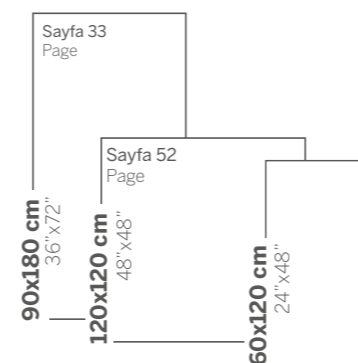

Crea

Mermer Marble