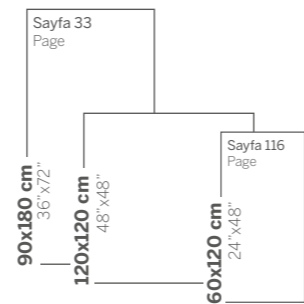

NEO CALACATTA

Mermer Marble

NEO ONIX

Mermer Marble