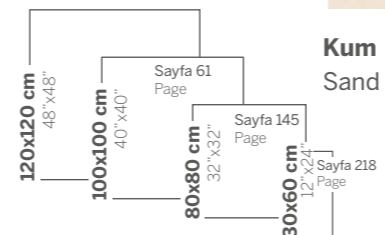

DURO

Beton Concrete

LIVINGSTONE

120x120

Taş Stone