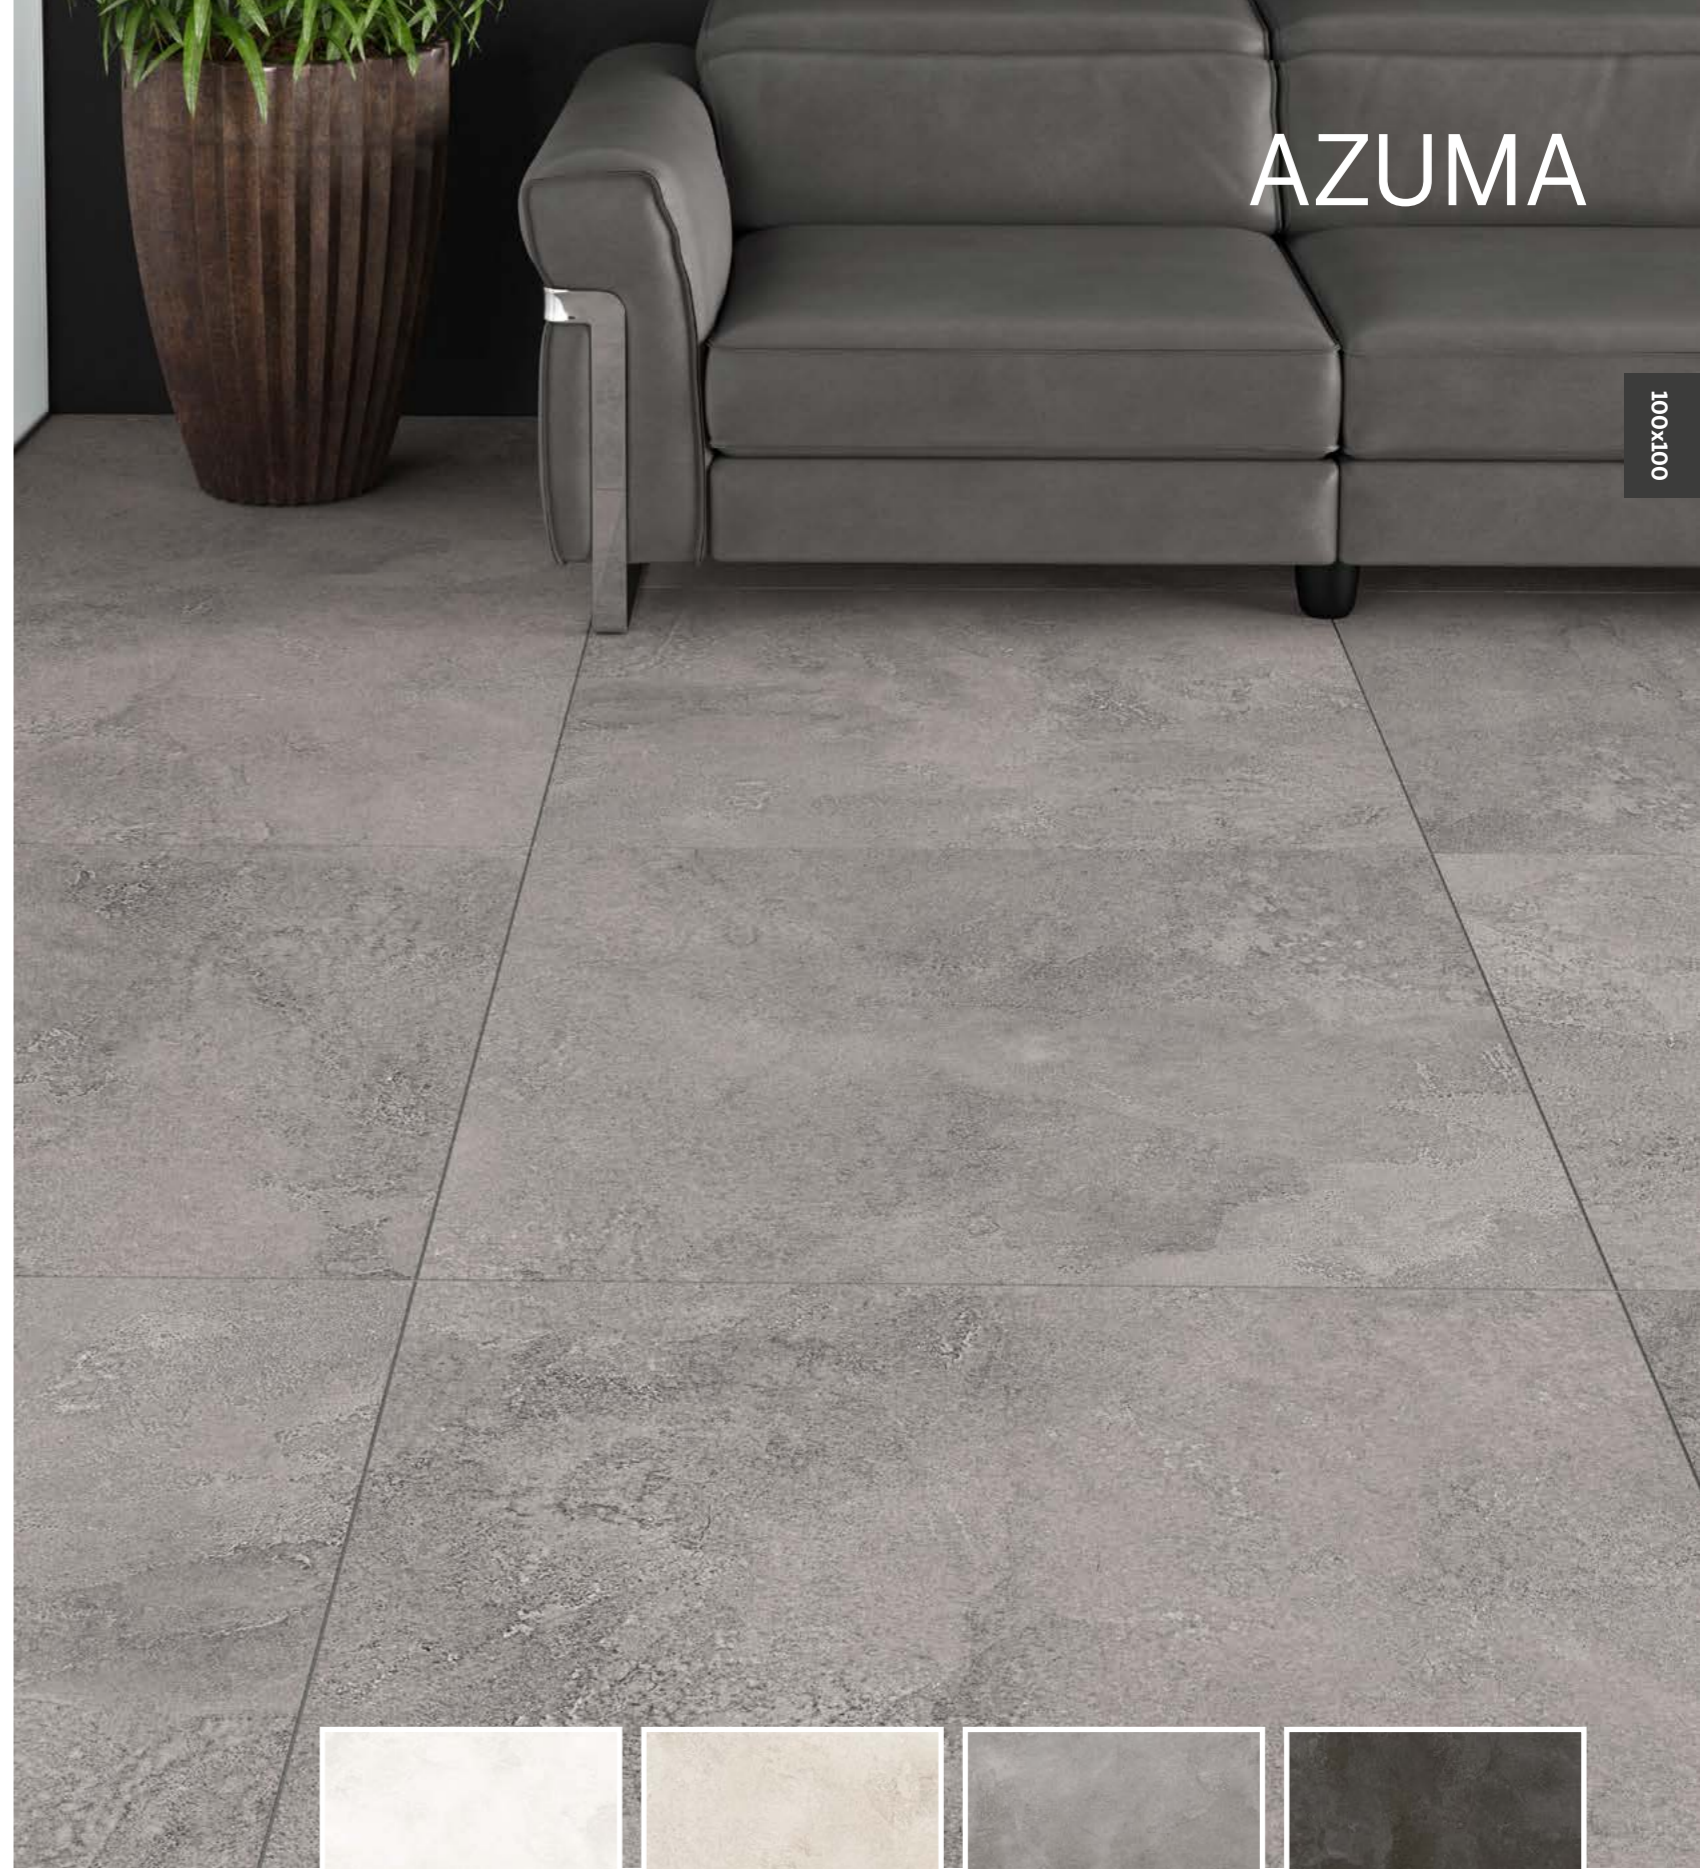

Beyaz White Sand Gri Grey Antrasit Antracite

Taş Stone