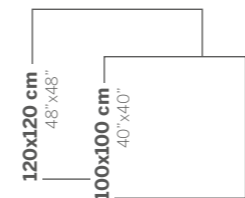

AVOLA

Beton Concrete

AZUMA

Taş Stone