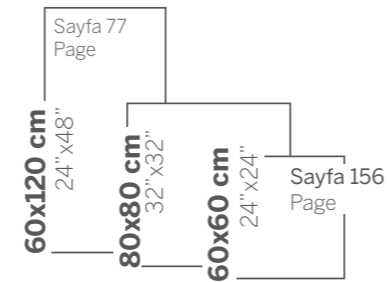

AURA

Mermer Marble

Mermer Marble

ETIENNE

CALACATTA

Mermer Marble

Beton Concrete

FODER