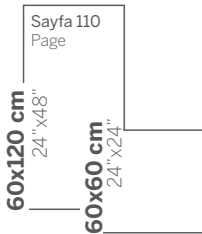

Taş Stone

Ivory

Gri
Grey

Antrasit
Antracite

Taupe

Siyah
Black

Sayfa 110
Page

Mermer Marble