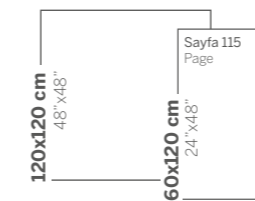

MAROON

Özgün Original

NEO ASSOS

120x120

Taş Stone