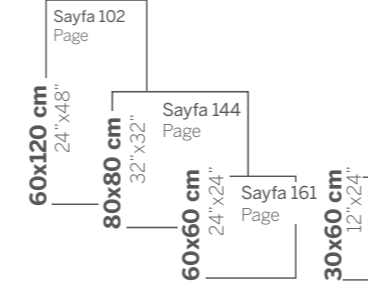

GALERIA

Rustik Rustic

KEON

Rustik Rustic

HILLSIDE

Mermer Marble

KETEN

Tekstil Textile

INTENSE

Mermer Marble

LIBERTY

Rustik Rustic