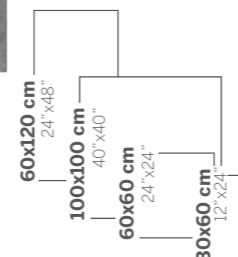

FAST

Beton Concrete

LIVINGSTONE

Beton Concrete

Slim Tiles