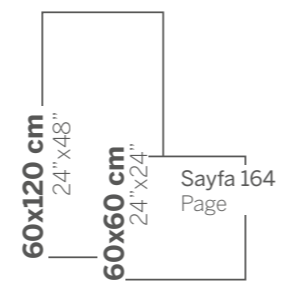

MASSA

Sayfa 164 Page

MONO

60x120

Sayfa 164 Page