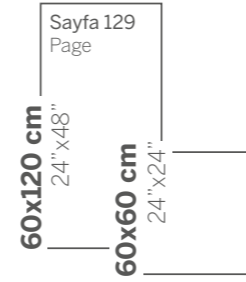

SANTORINI

Mermer Marble

Mono Monochrome

ULTRA

TAPPETO

Özgün Original

STATUARIO

Mermer Marble

Beton Concrete

URBAN

TUNDRA

Mermer Marble