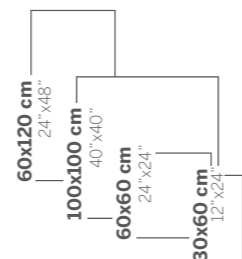

BASIC

Beton Concrete

EDEN

Beton Concrete