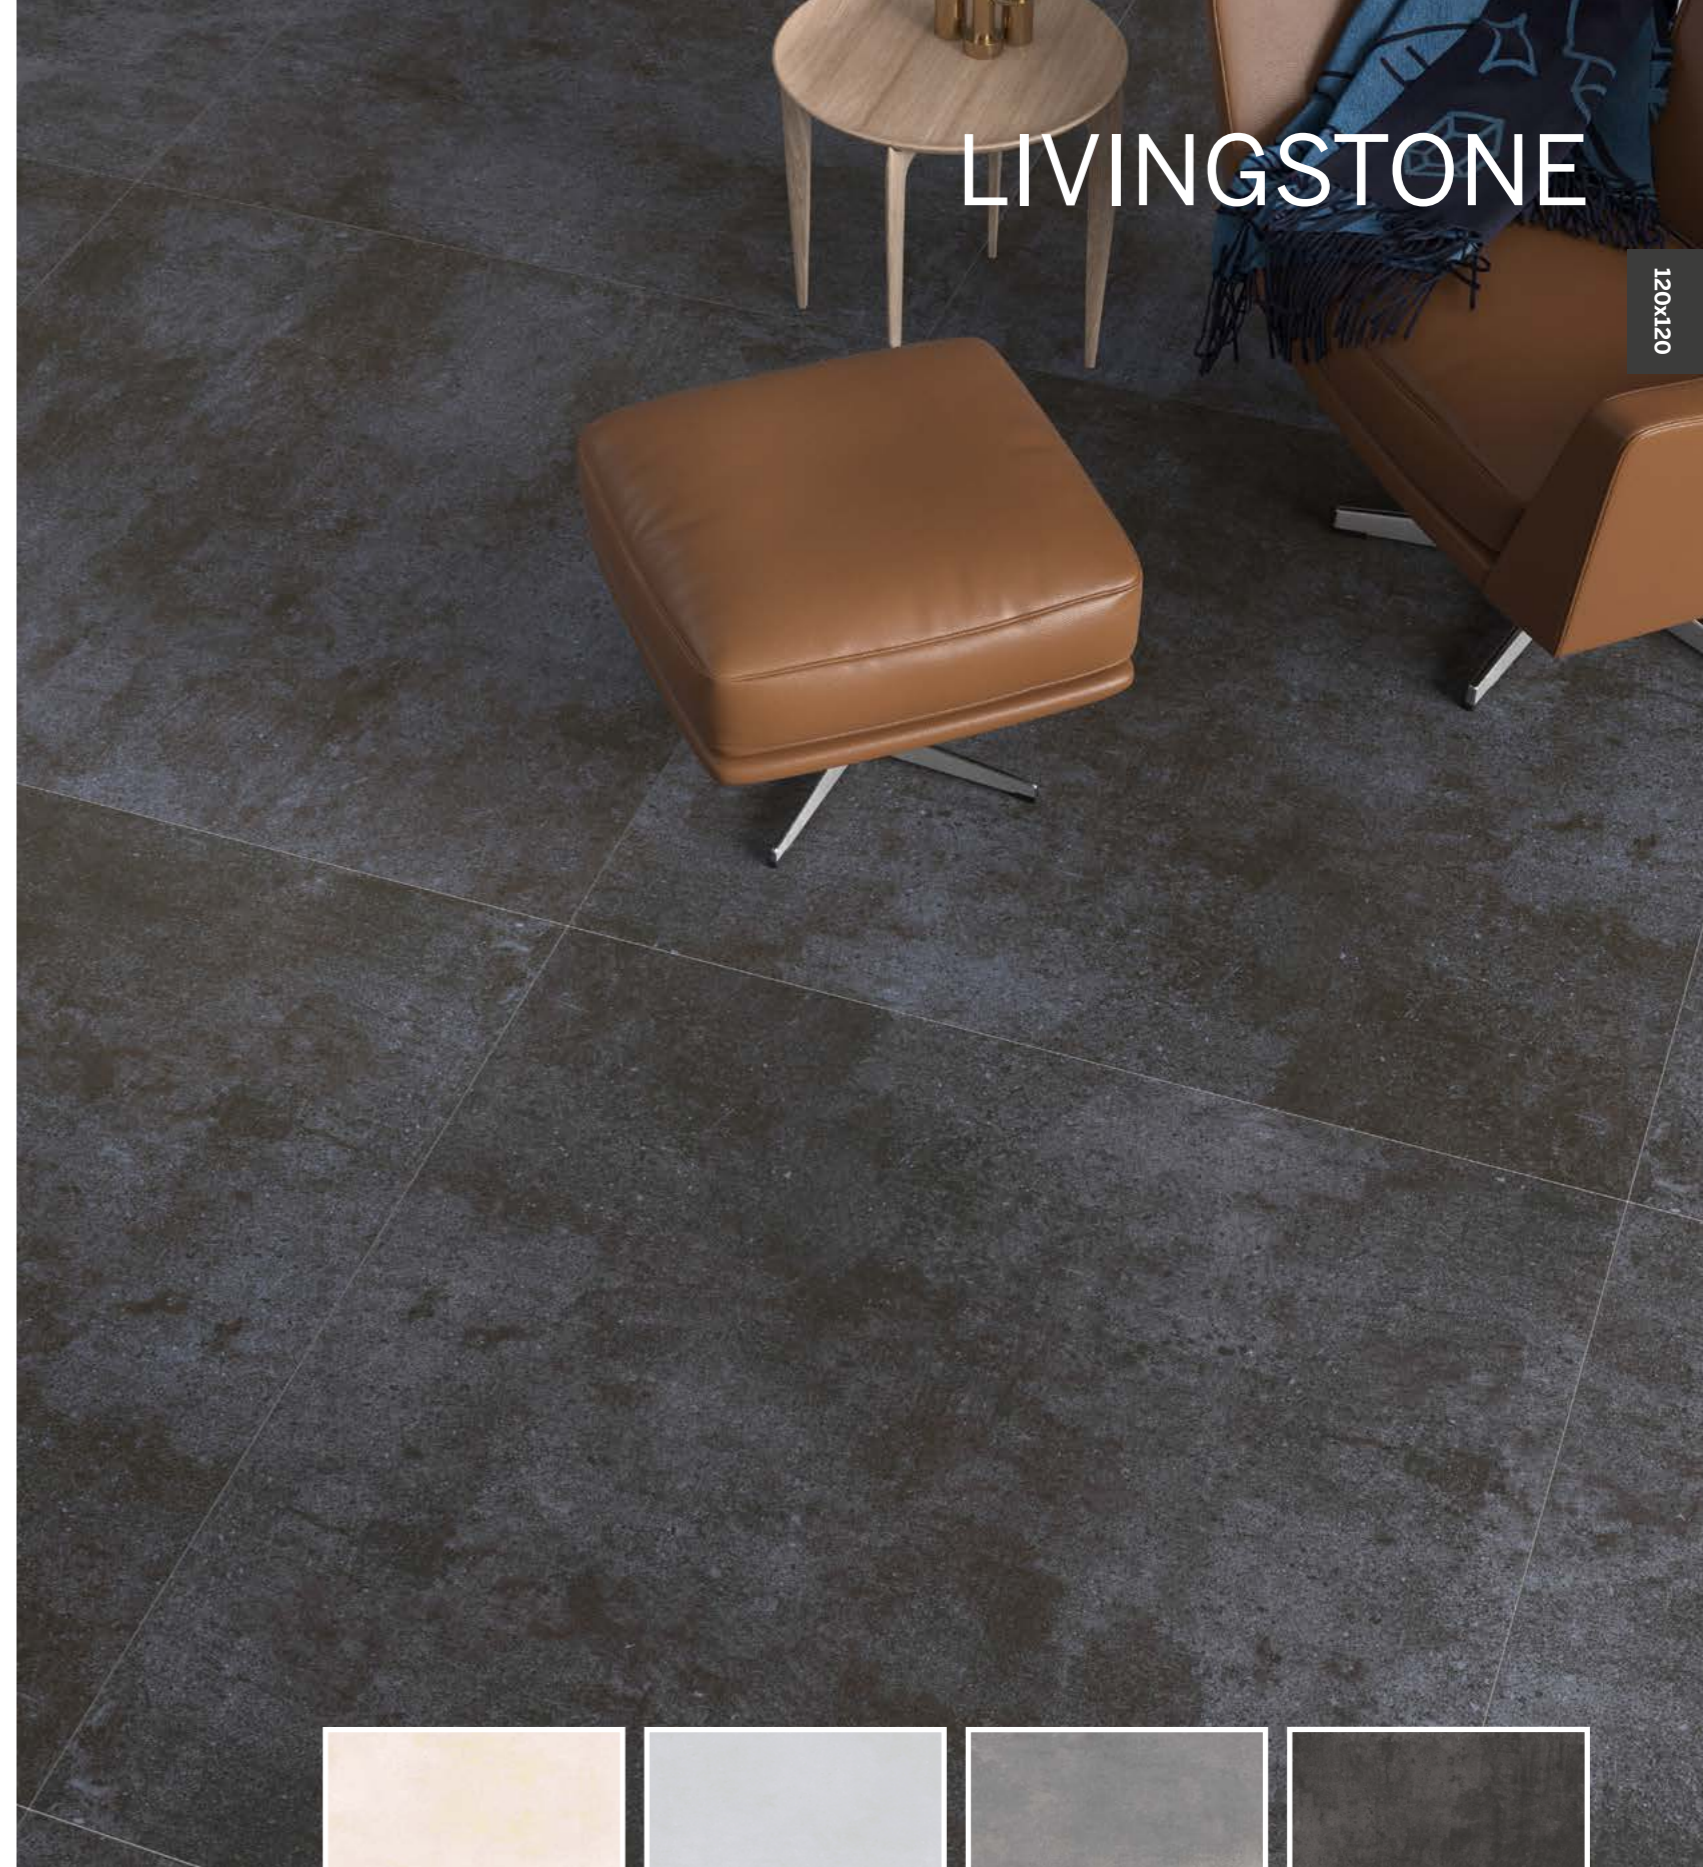

LIVINGSTONE

120x120

Taş Stone