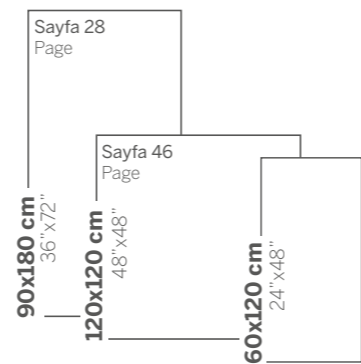

AGELESS

Taş Stone

ALPIN NATURA

Mermer Marble