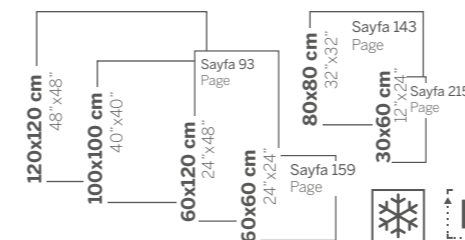

CIVIC

Beton Concrete

FODER

100x100

Beton Concrete