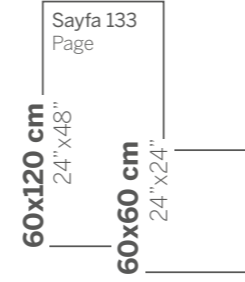

SANTORINI

Mermer Marble

Mono Monochrome

ULTRA

TAPPETO

Özgün Original

STATUARIO

Mermer Marble

Beton Concrete

URBAN

TUNDRA

Mermer Marble