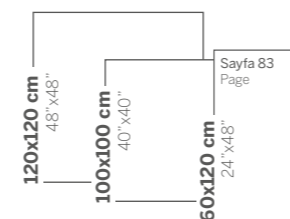

CIVIC

Beton Concrete

FODER

100x100

Beton Concrete