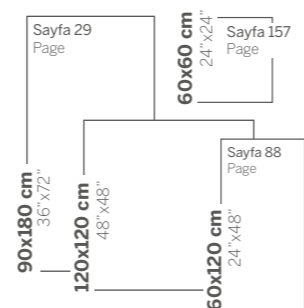

DURO

Beton Concrete

LIVINGSTONE

120x120

Taş Stone