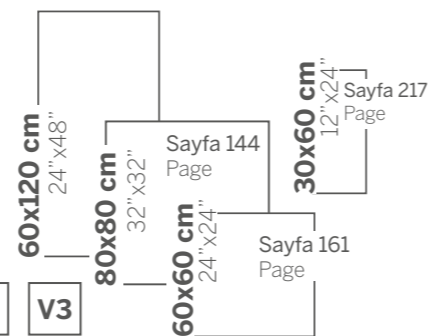

Kahve
Brown

Ahşap Wood

60x120 cm
24" x 48"

KEON

Beyaz
White

Gri
Grey

Beton Concrete

LAKWOOD

Ahşap Wood

60x120 cm
24" x 48"

LOOKITA

Beyaz White

60x120 cm
24" x 48"

Mermer Marble

LOFT

Bone