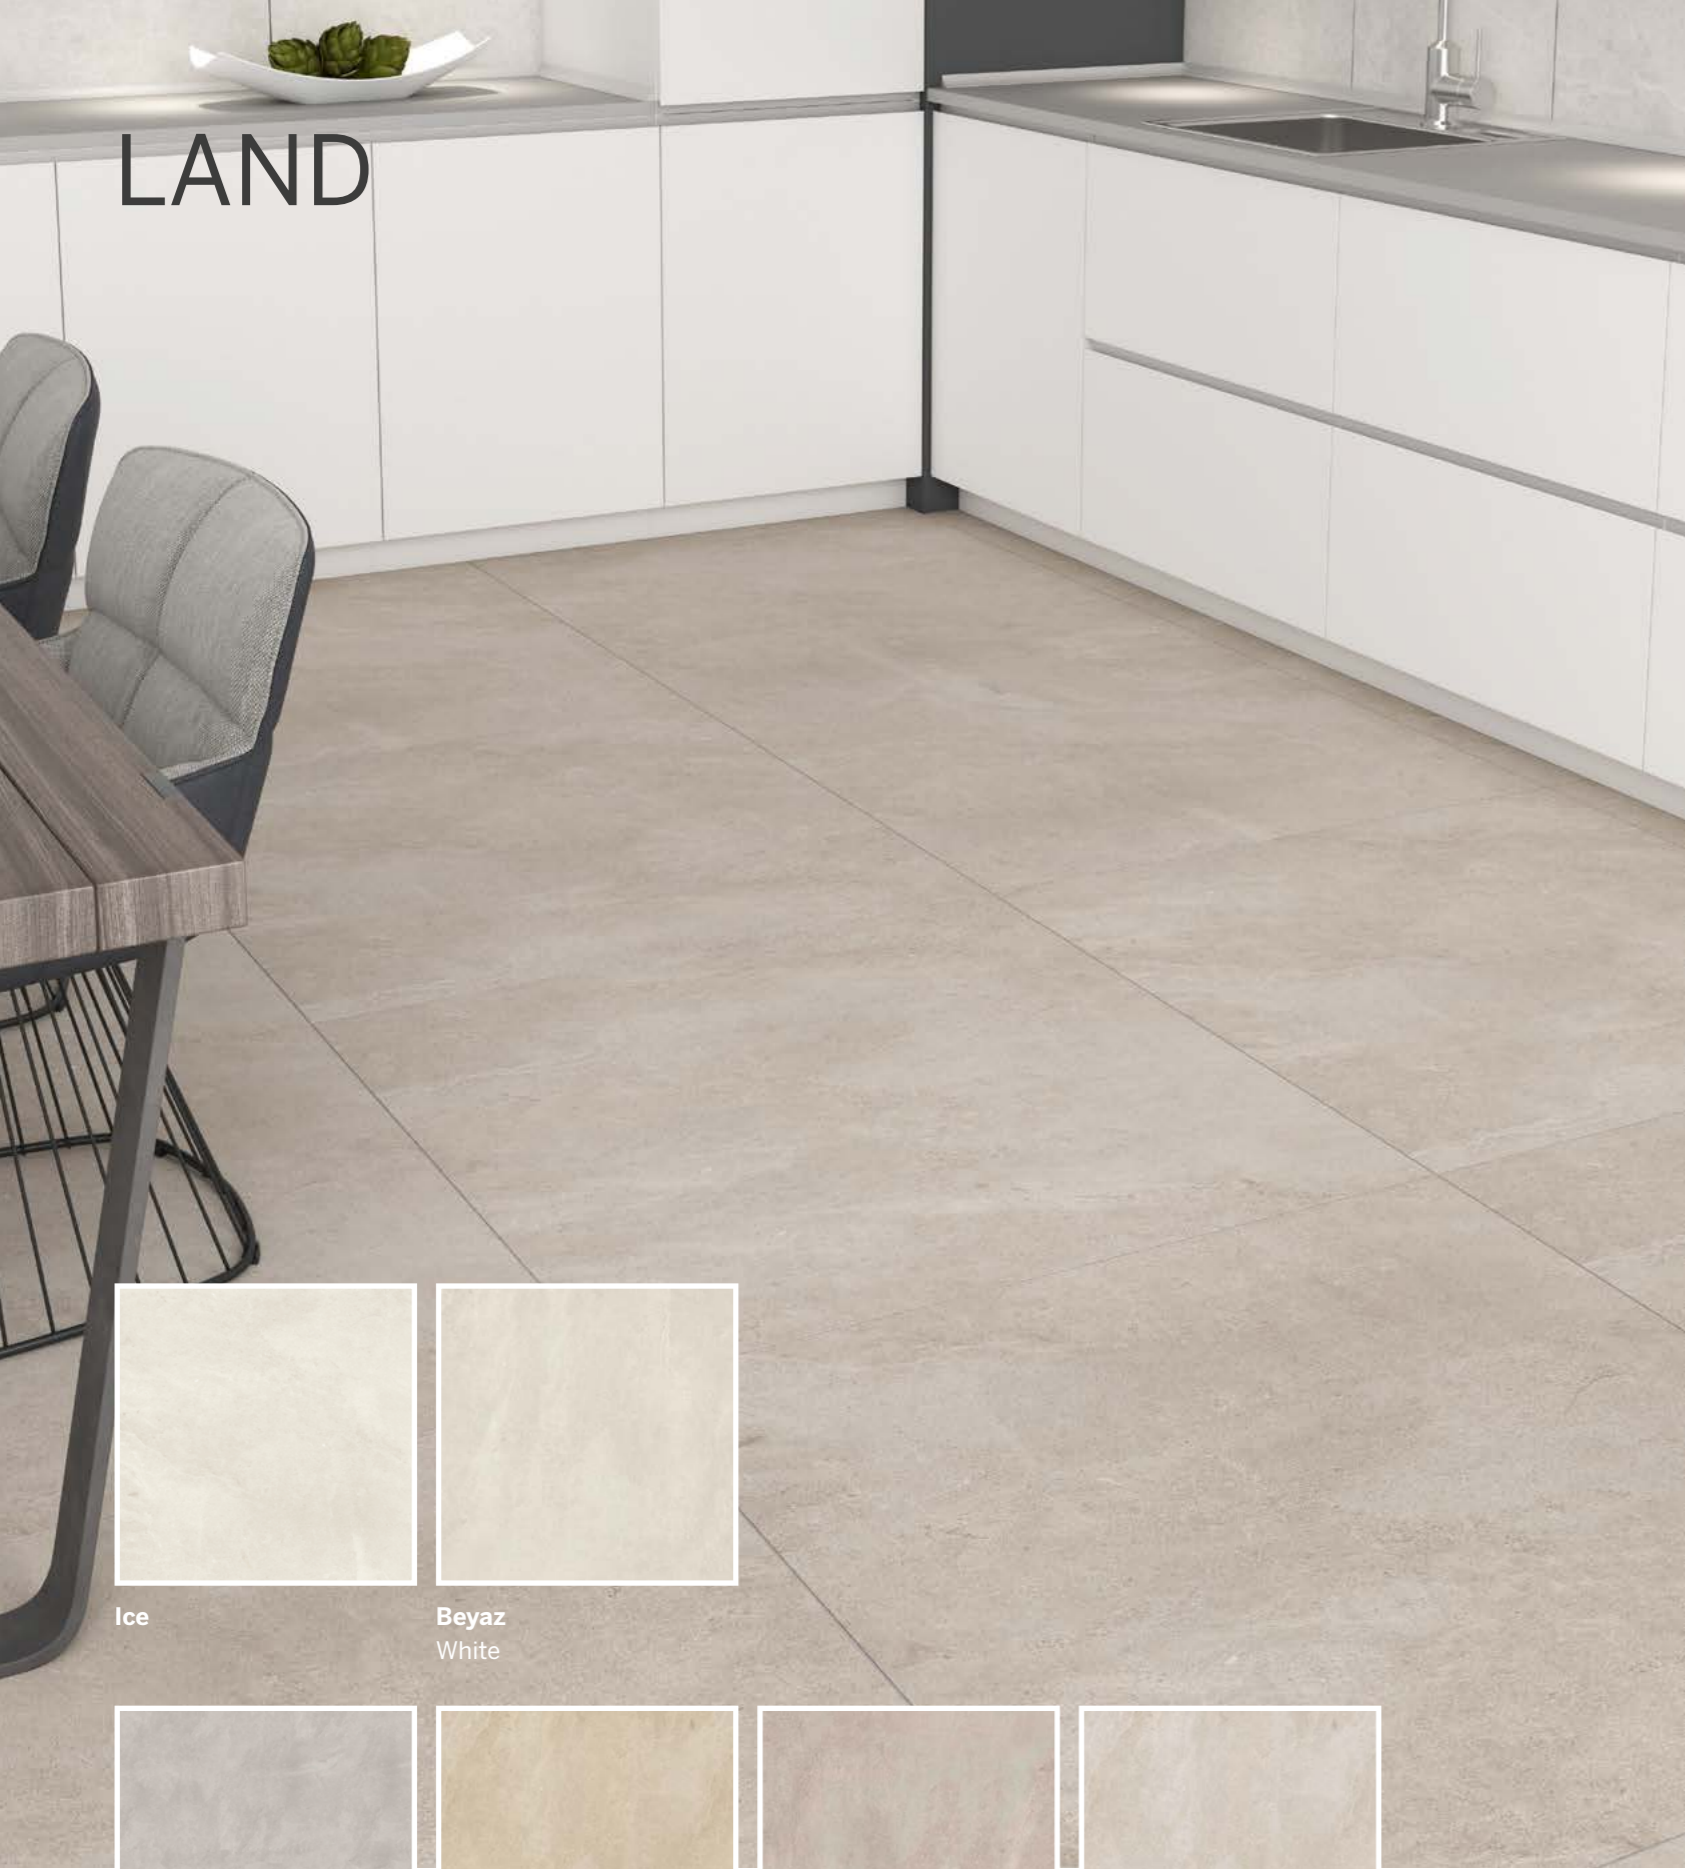

LAND

Taş Stone