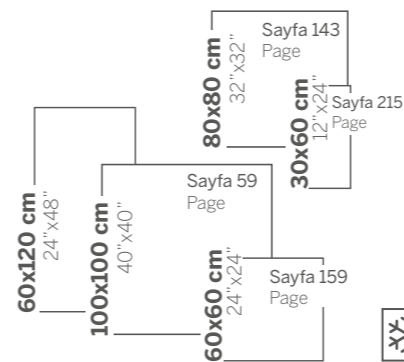

FADE

FODER

60x120 cm
24" x 48"