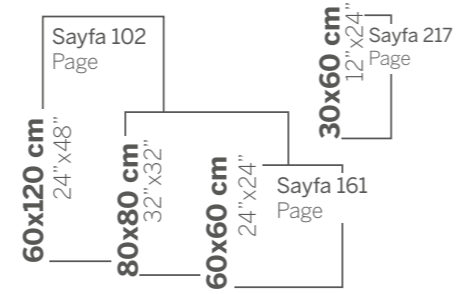

INTENSE

Mermer Marble

KEON

Rustik Rustic

Taş Stone

LIVINGSTONE