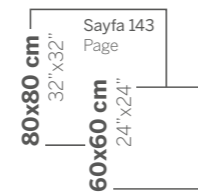

DELTA

EMPRADOR

Beton Concrete

FODER

ERCIYES

Mermer Marble

Mermer Marble

GALAXY

ETIENNE

Mermer Marble

Rustik Rustic

GALERIA