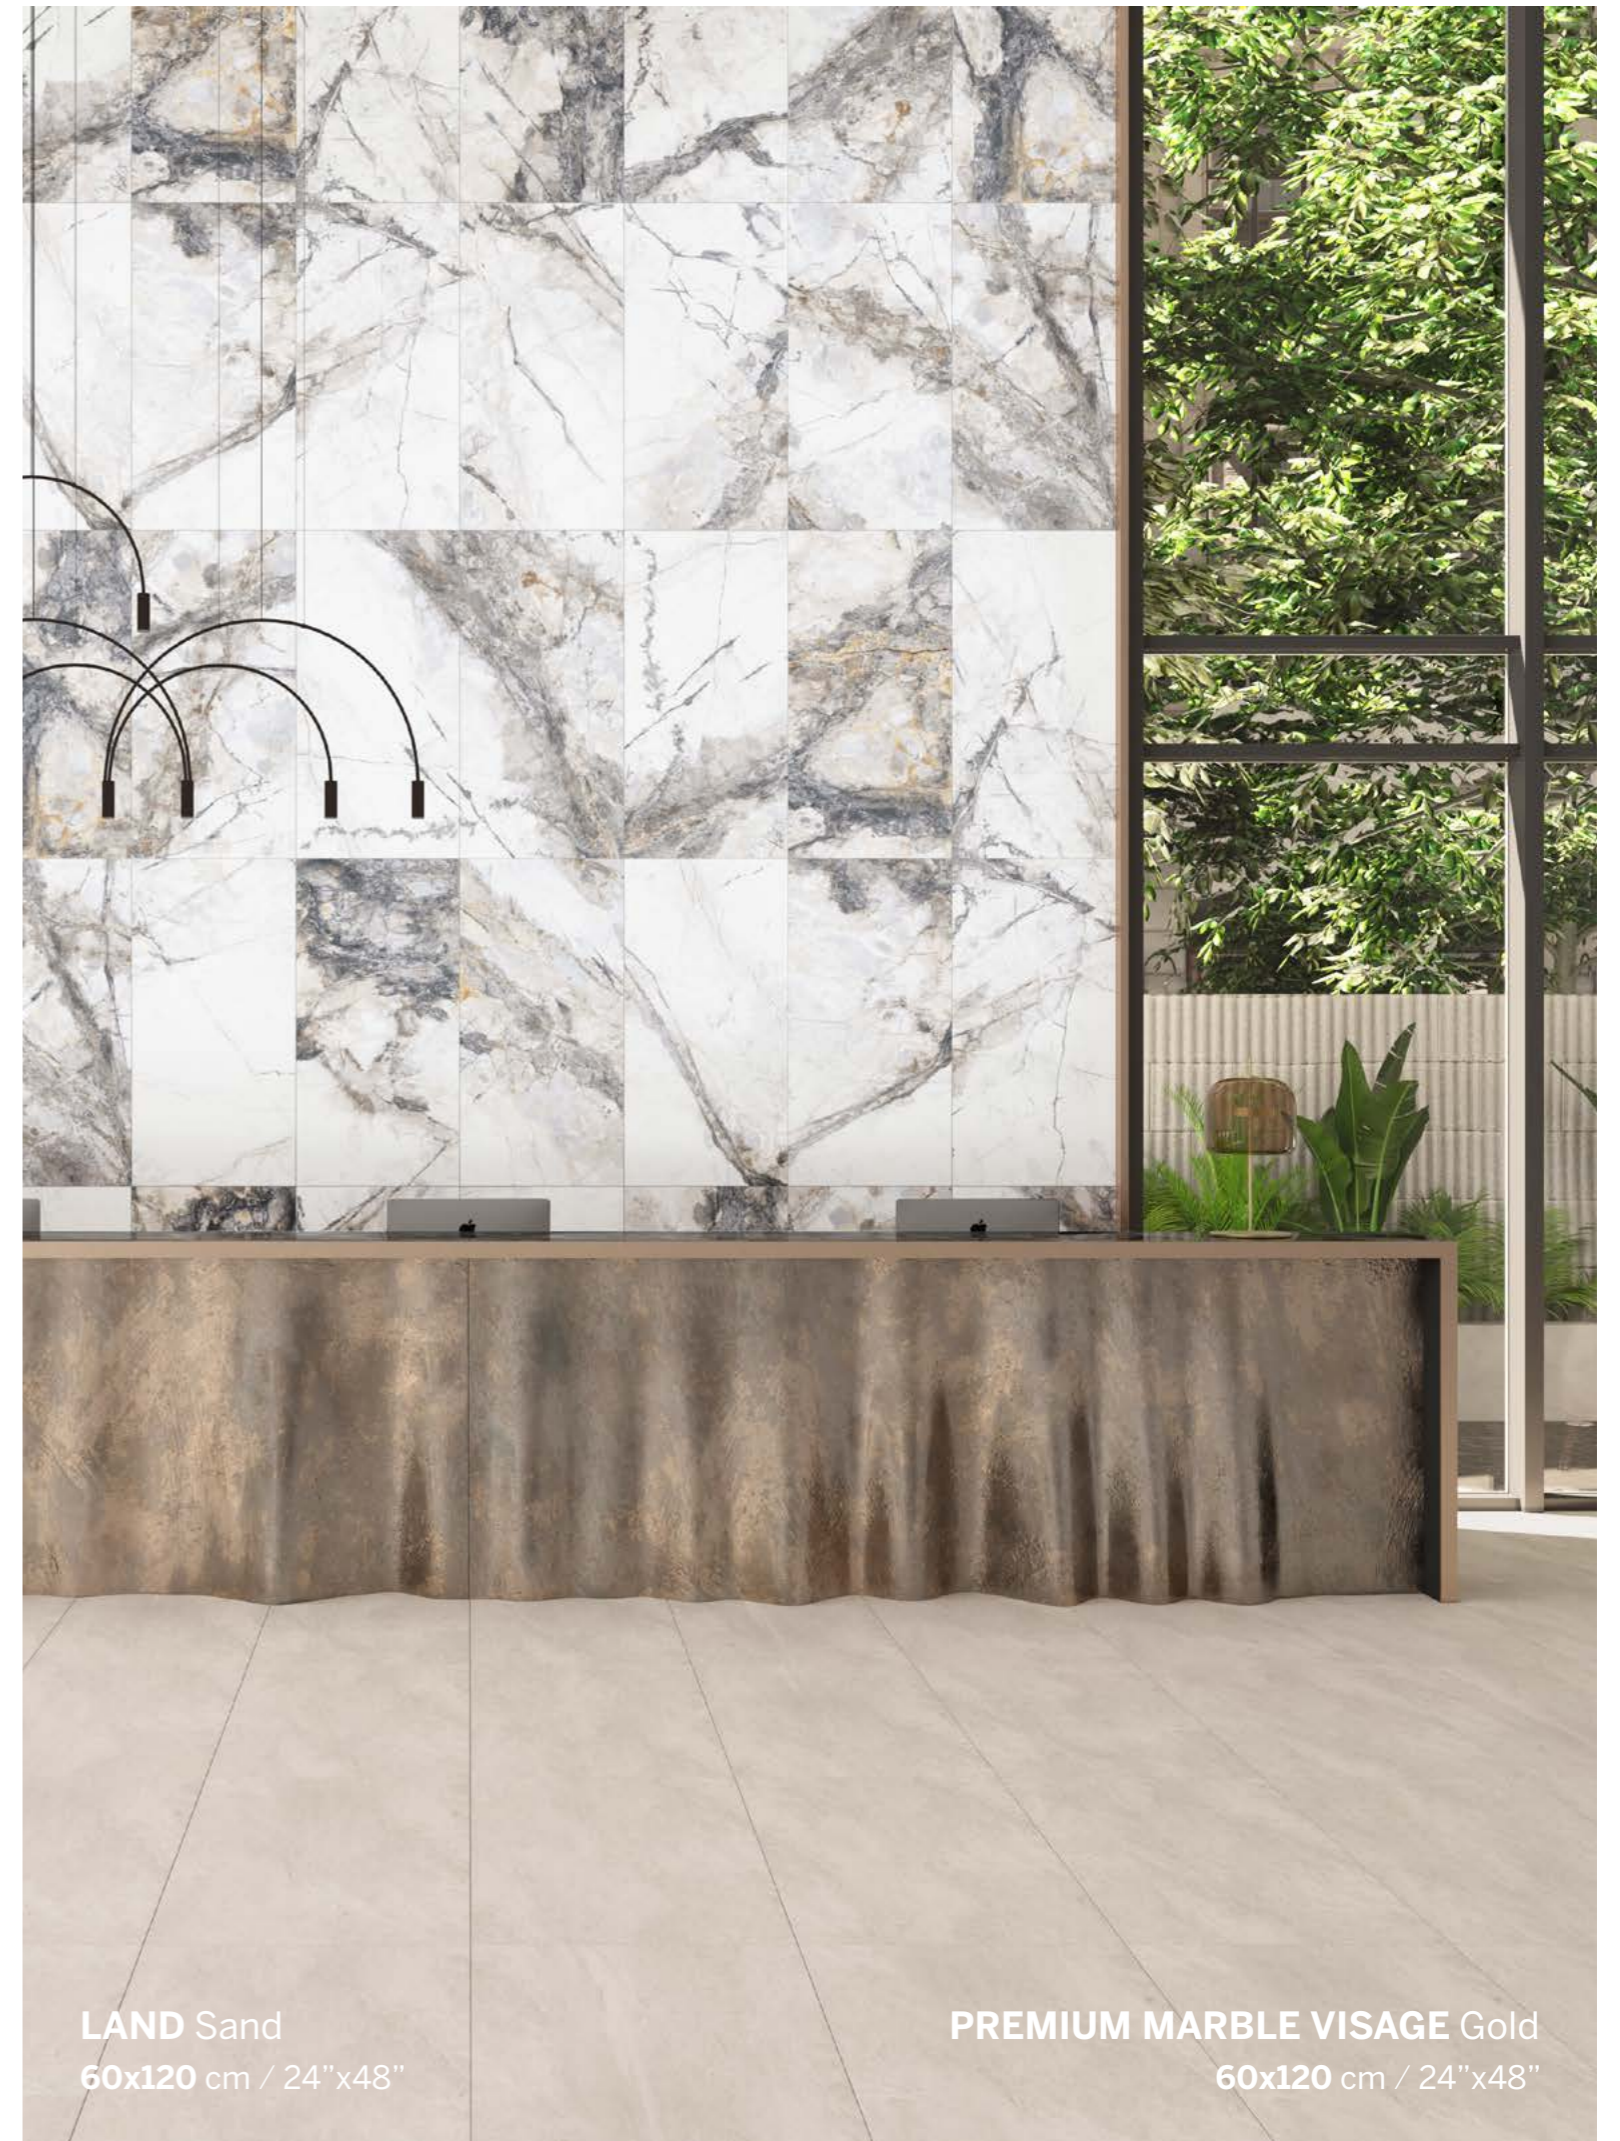

LAND Sand
60x120 cm / 24"x48"

PREMIUM MARBLE VISAGE Gold
60x120 cm / 24"x48"

60x120