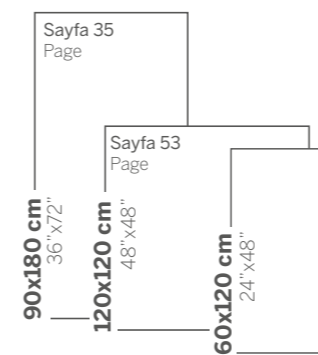

60x120 cm
24" x 48"

NEO ONIX

Beyaz
White

60x120

NEO PULPIS

Light

Grey

Smoke