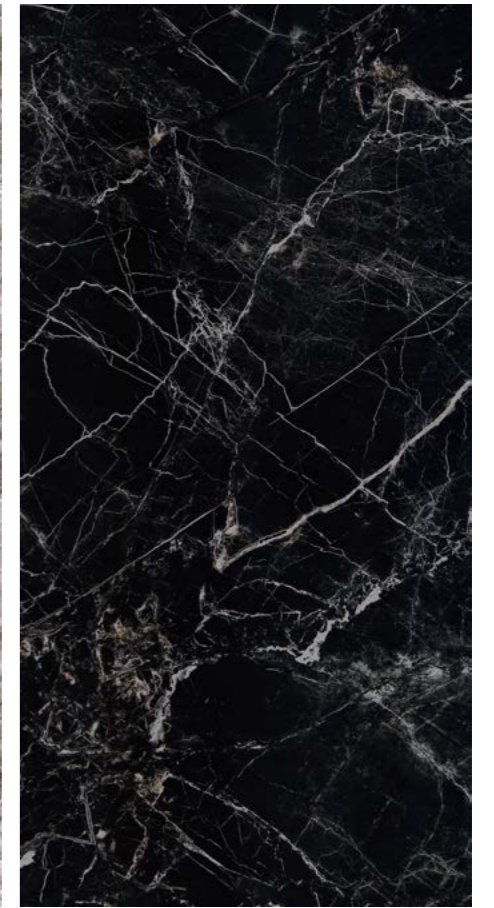

60x120

Beyaz
White

Bone

Rustik Rustic

Gri
Grey

Siyah
Black

Mermer Marble

GAMPER