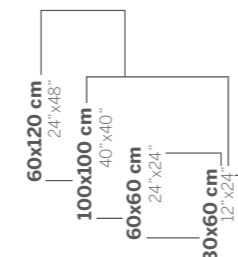

Beton Concrete

Slim Tiles