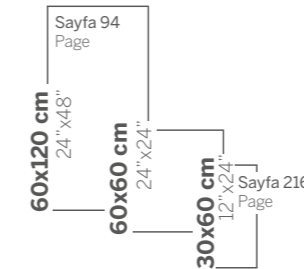

GALERIA

Beyaz
White