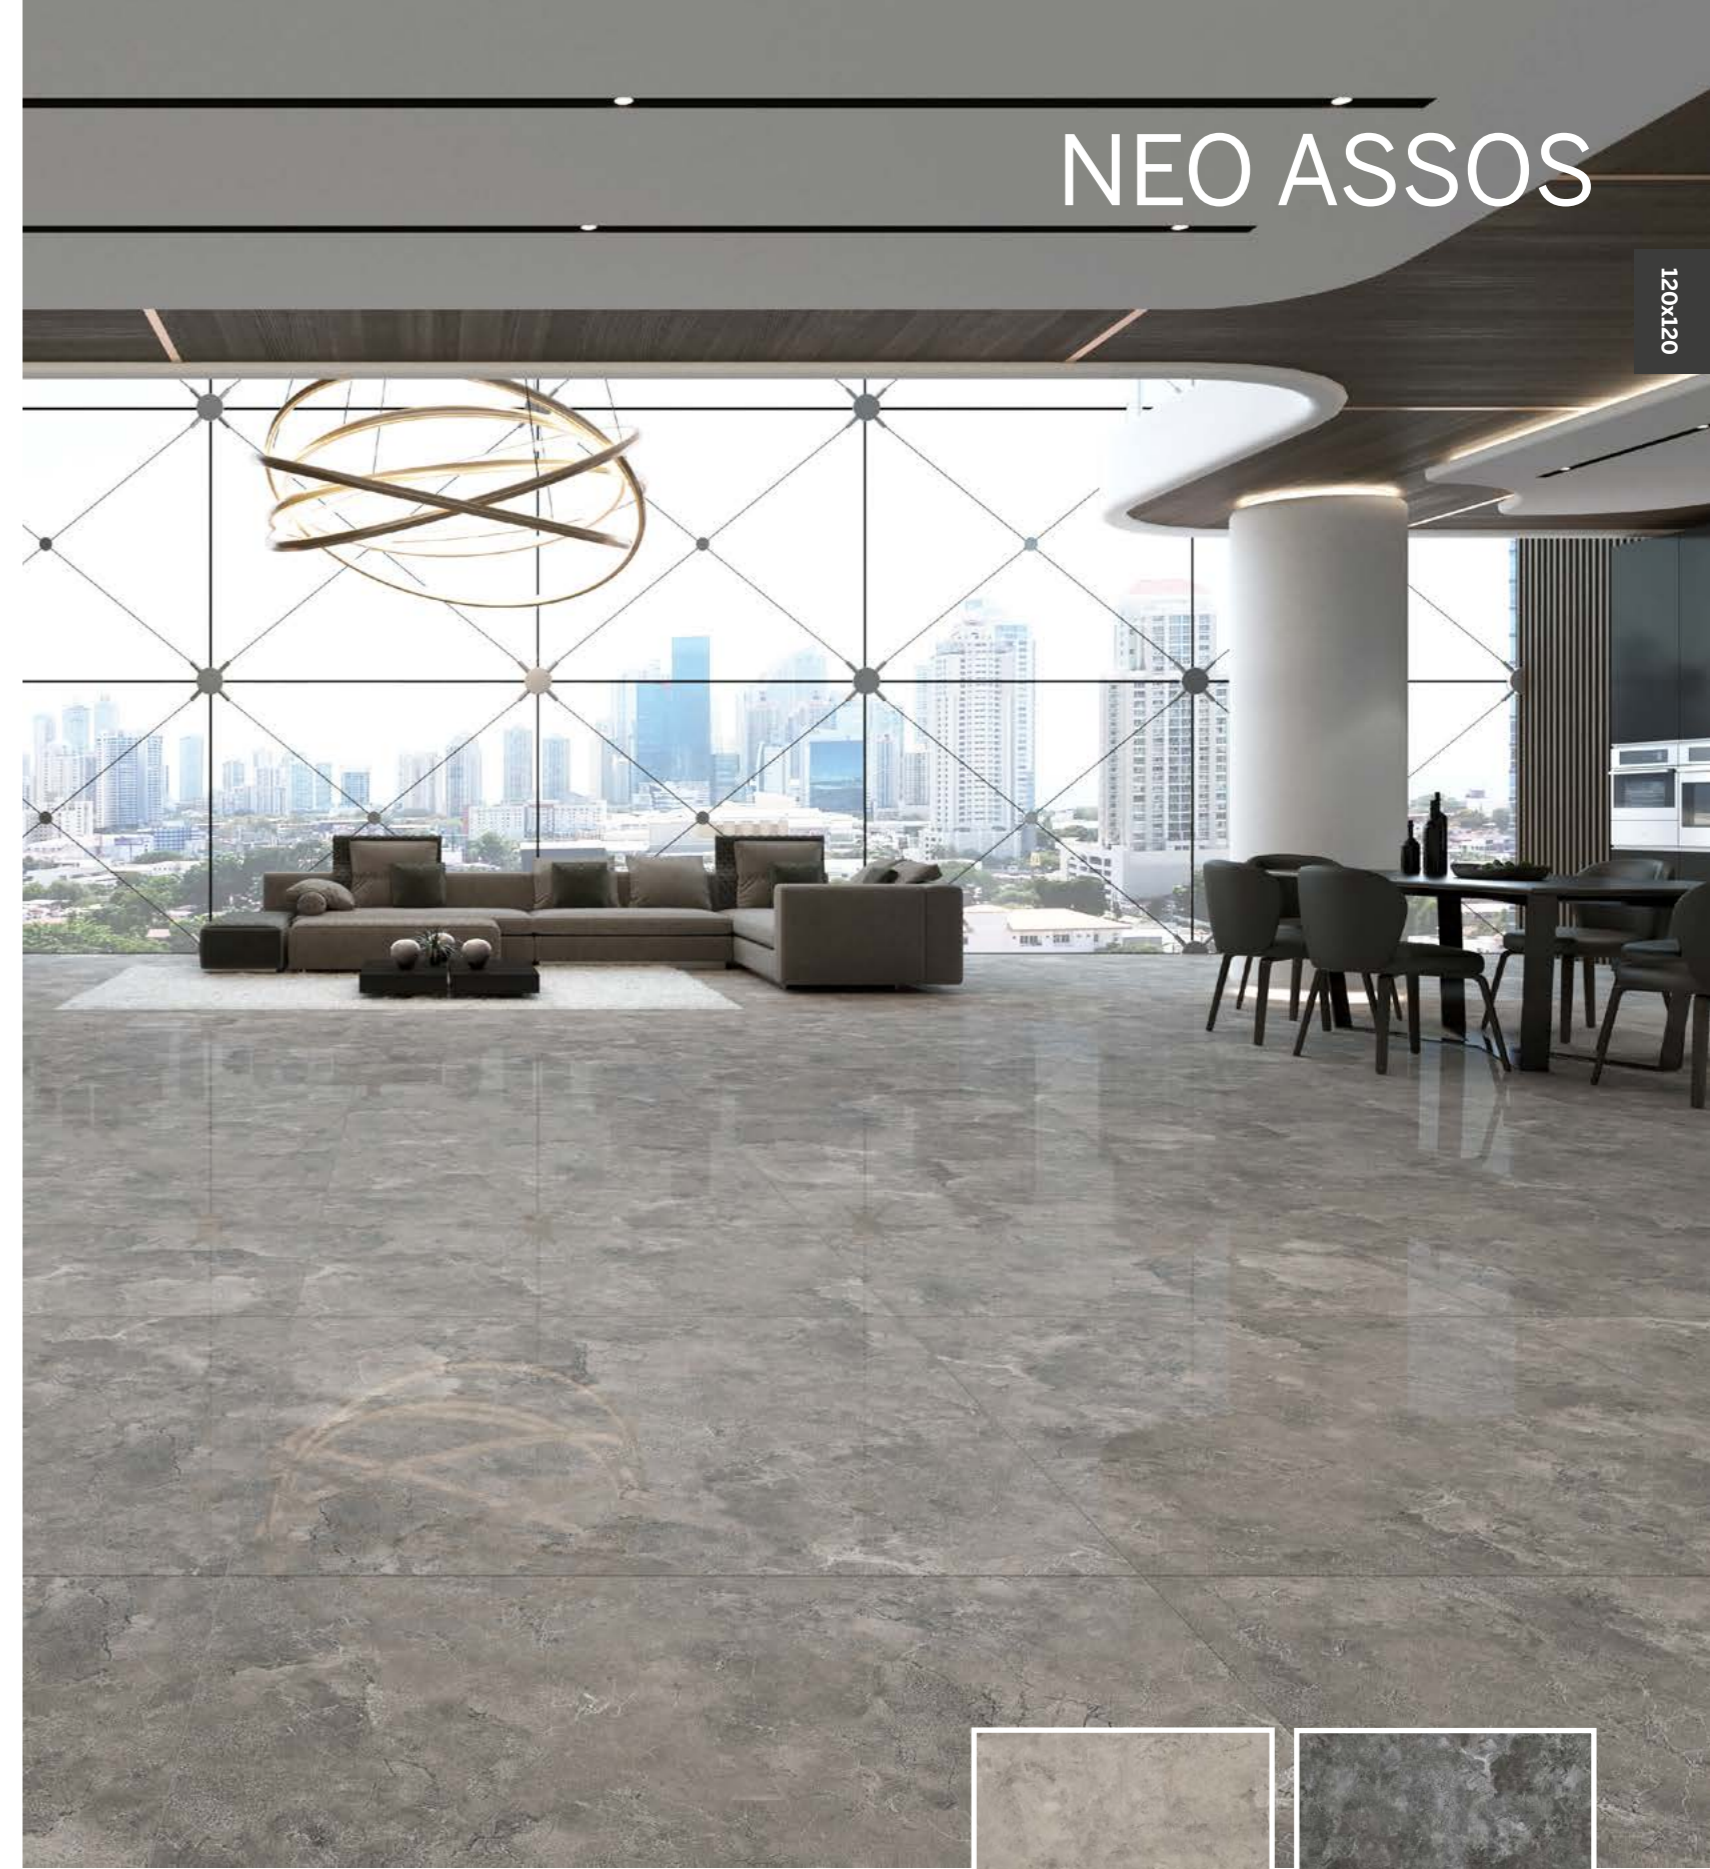

Taş Stone

MAROON

Bej
Beige

Gri
Grey

Antrasit
Antracite

Özgün Original

NEO ASSOS

120x120