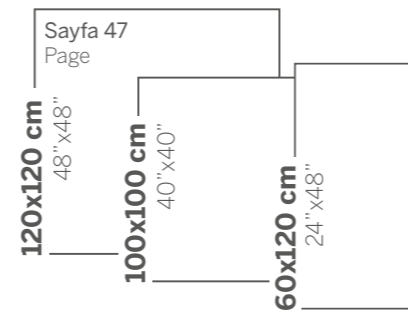

BRUNO

CALACATTA

Perla

Mermer Marble

60x120 cm
24"x48"

Beyaz
White

Mermer Marble

60x120 cm
24"x48"
80x80 cm
32"x32"
60x60 cm
24"x24"

Latte

Taupe

60x120 cm
24"x48"

Mermer Marble

CARMEL

Multi

CARRARA

Beyaz
White