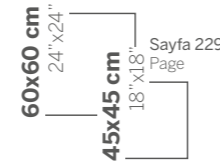

Mermer Marble

GALAXY