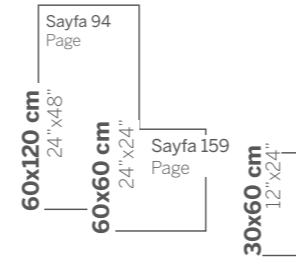

GALERIA

Rustik Rustic

KEON

Rustik Rustic

HILLSIDE

Mermer Marble

KETEN

Tekstil Textile

INTENSE

Mermer Marble

LIBERTY

Rustik Rustic