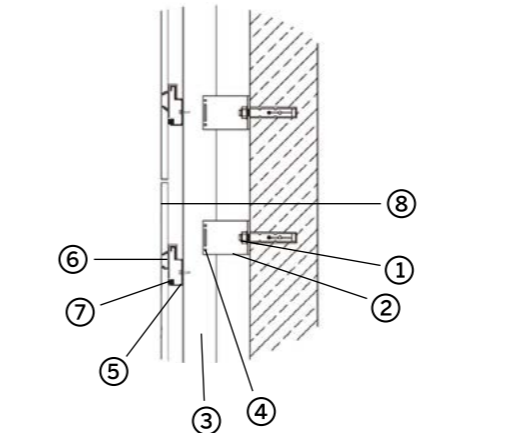

YapıŐtırma Sistemleri

1. Çelik Gömlekleli Dübel
2. L Braket
3. T Profil
4. Trapez Vida
5. Yatay Derz Çıtası
6. DüŐey Derz Çıtası
7. KöŐe profili
8. Polimer YapıŐtırıcı
9. Teknik Porselen

Pasting System

1. Steel Peg
2. L Bracket
3. T Profile Bar
4. Trapeze Screw
5. Horizontal Joint Profile
6. Vertical Joint Profile
7. Corner Profile
8. Polymer Based Adhesive
9. Technical Porcelain

Klipsli Sistem

1. Çelik Gömlekleli Dübel
2. L Braket
3. T Profil
4. Trapez Vida
5. Klips
6. EPDM Fitol
7. KöŐe Profili
8. Teknik Porselen

System With Clips

1. Steel Peg
2. L Bracket
3. T Profile Bar
4. Trapeze Screw
5. Clip
6. EPDM
7. Corner Profile
8. Technical Porcelain

Kanallı Sistem

1. Çelik Gömlekleli Dübel
2. L Braket
3. T Profil
4. Trapez Vida
5. Yatay Askı
6. Gizli Klips
7. EPDM Fitol
8. Teknik Porselen

Groved System

1. Steel Peg
2. L Bracket
3. T Profile Bar
4. Trapeze Screw
5. Horizontal Profile
6. Hidden Clip
7. EPDM
8. Technical Porcelain

Duratechnic Sistem

1. Çelik Gömlekleli Dübel
2. H Ankraj
3. Ayar Kolu
4. Pim
5. 15 mm Teknik Porselen

Duratechnic System

1. Steel Peg
2. L Bracket
3. Anchor
4. Pin
5. 15 mm Technical Porcelain