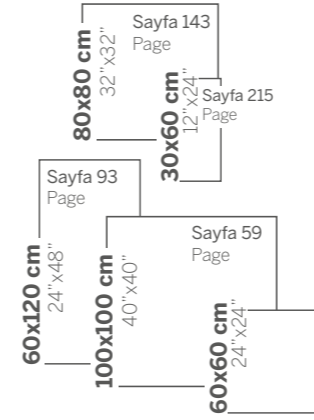

FODER

Beyaz
White