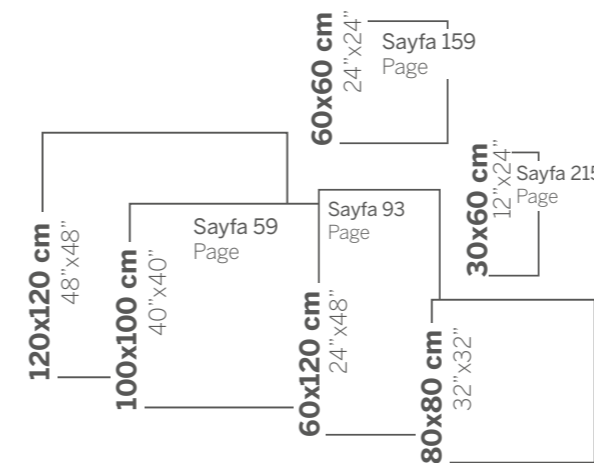

AURA

Mermer Marble

Mermer Marble

ETIENNE

CALACATTA

Mermer Marble

Beton Concrete

FODER