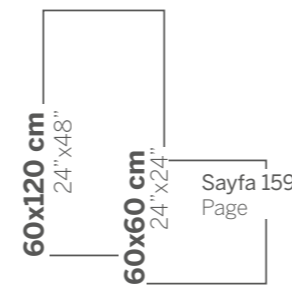

60x120

Beyaz
White

Bone

Rustik Rustic

Gri
Grey

Siyah
Black

Mermer Marble

GAMPER