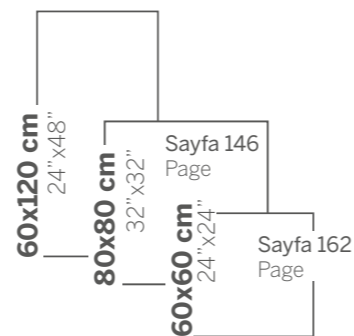

LOFT

Beton Concrete

LUXURY

Mermer Marble

60x120