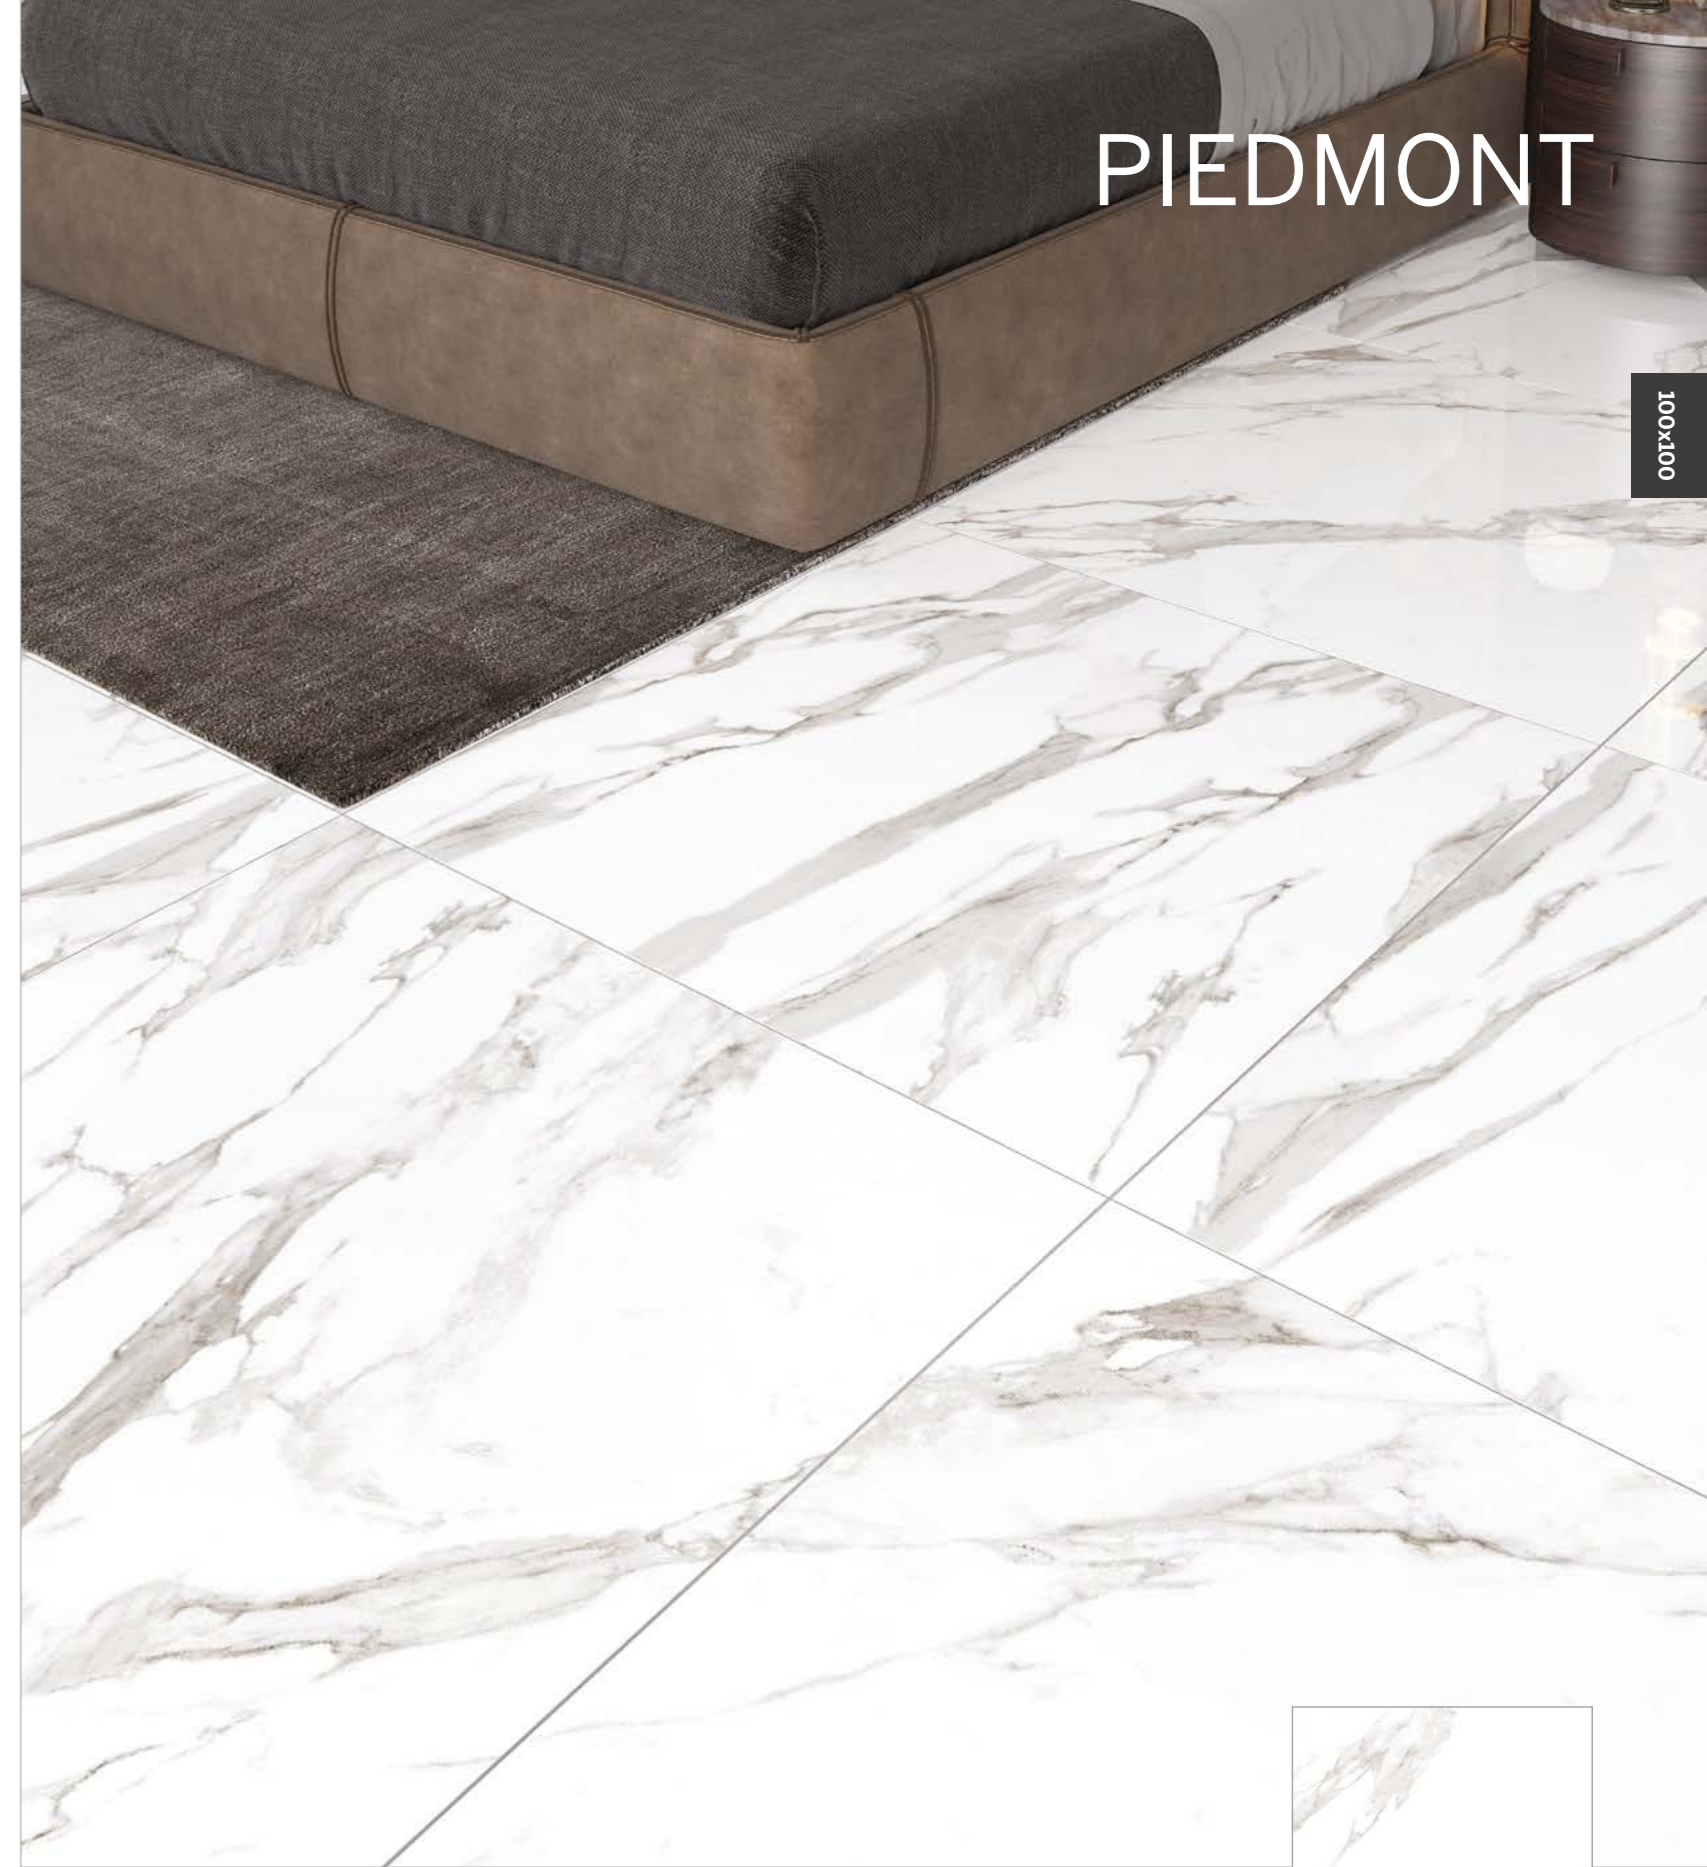

PIEDMONT

Mermer Marble

100x100