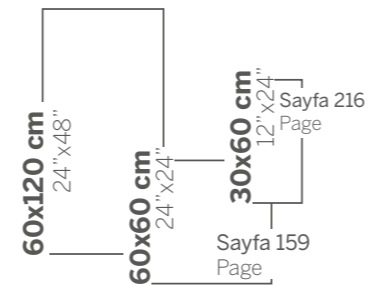

60x120

Beyaz
White

Bone

Rustik Rustic

Gri
Grey

Siyah
Black

Mermer Marble

GAMPER