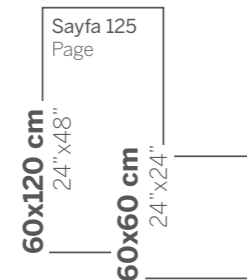

NEW MERMER

Mermer Marble

NUVOLA

Rustik Rustic

PORTORO

Mermer Marble

Mermer Marble

TORTUGA

Mermer Marble

PULPIS

Mermer Marble

POMPEI

Mermer Marble

RIVOLI

Mermer Marble

RIMINI