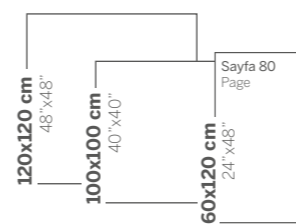

Taş Stone

CARAMEL

120x120

Multi

Mermer Marble

DURO

Beyaz
White

Gri
Grey