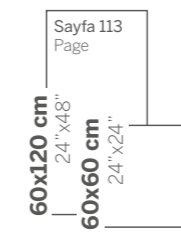

Sayfa 113
Page

Mermer Marble

NAVAS