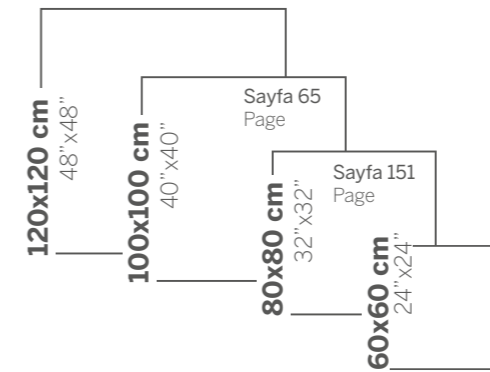

SANTORINI

Mermer Marble

Mono Monochrome

ULTRA

TAPPETO

Özgün Original

STATUARIO

Mermer Marble

Beton Concrete

URBAN

TUNDRA

Mermer Marble

Cenere