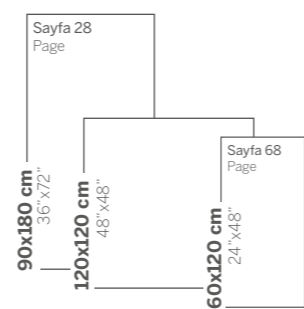

AGELESS

Taş Stone

CARAMEL

120x120

Mermer Marble