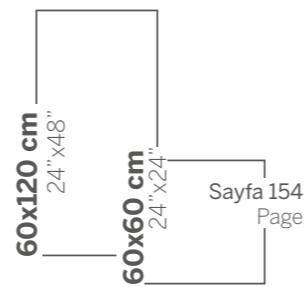

Armani

Mermer Marble