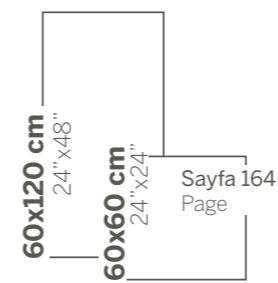

Sayfa 164 Page