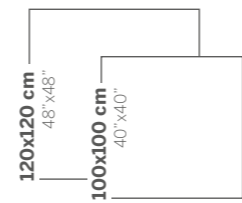

LAND

Taş Stone

LIVINGSTONE

100x100

Taş Stone