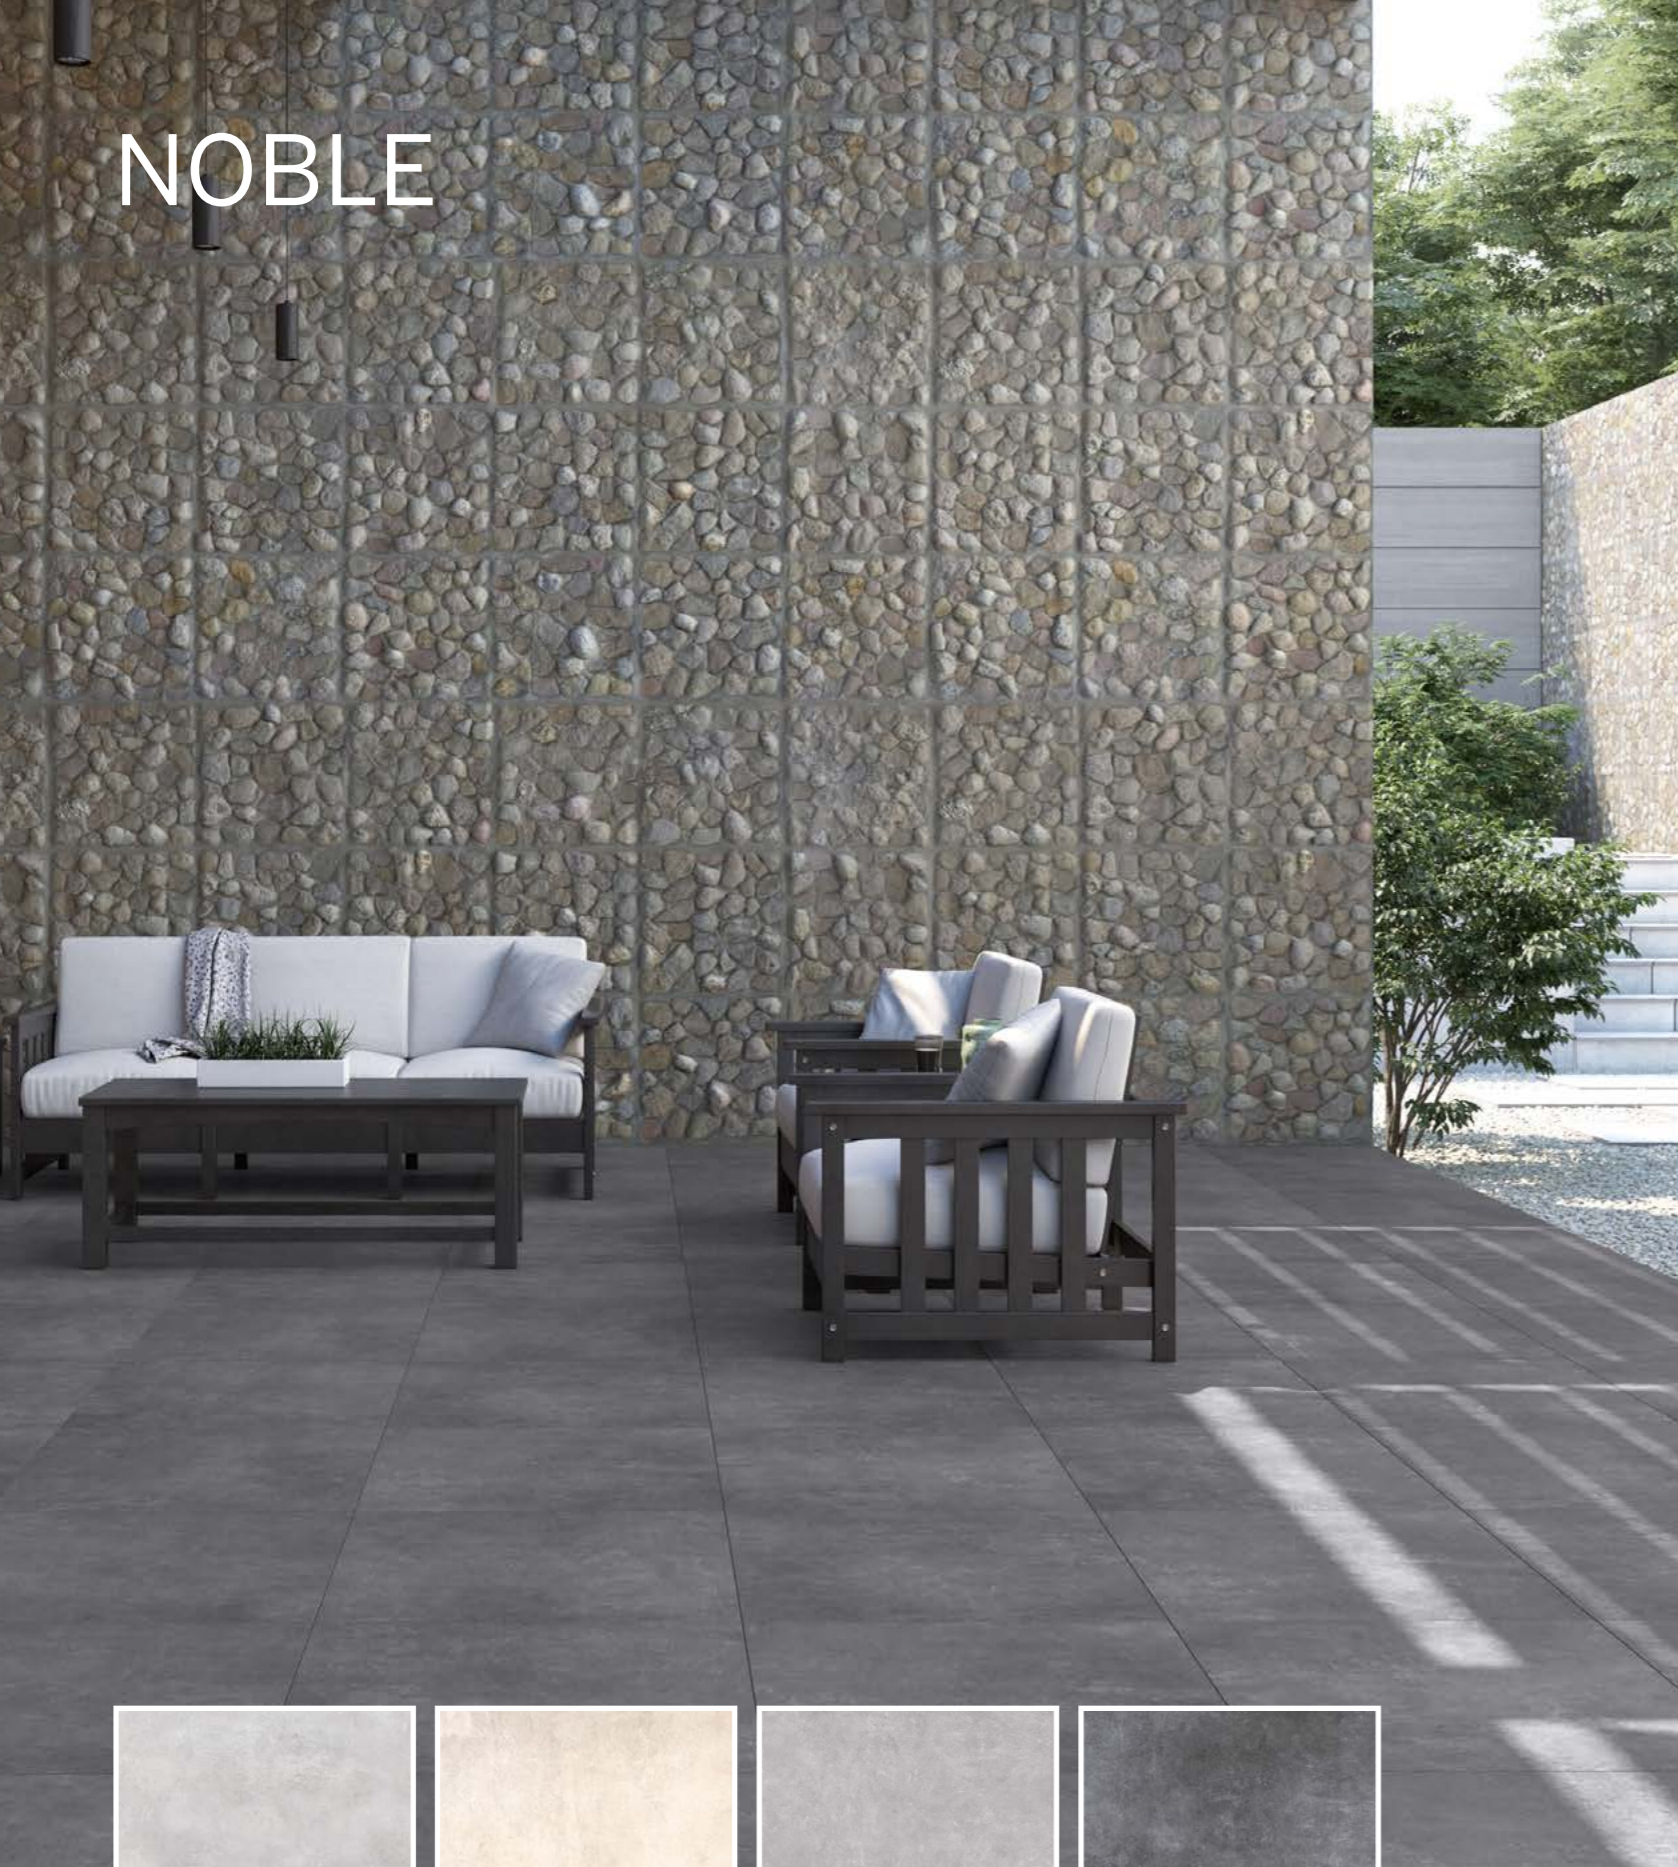

LIVINGSTONE

100x100

Sand

Açık Gri
Light Grey

Koyu Gri
Dark Grey

Antrasit
Antracite

Taş Stone

NOBLE