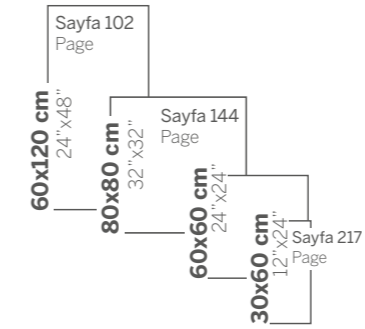

60x60

Rustik Rustic

KEON

Beyaz
White

Gri
Grey

Özgün Original

LABRANDA

Mix Dekor
Mix Decor