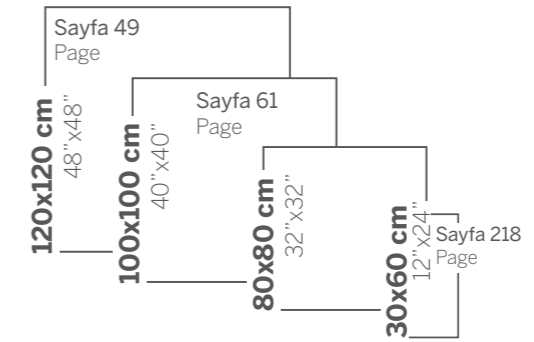

INTENSE

Mermer Marble

KEON

Rustik Rustic

Taş Stone

LIVINGSTONE