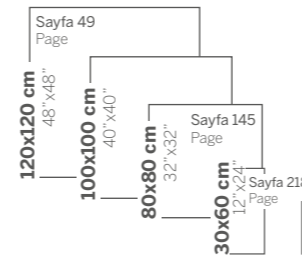

LAND

Taş Stone

LIVINGSTONE

100x100

Taş Stone