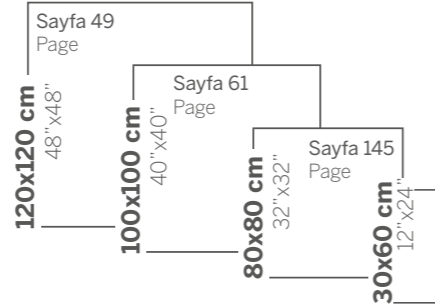

LIVINGSTONE

Taş Stone

METRO

Özgün Original

Mermer Marble

NAVAS

Taş Stone

NEXUS

30x60