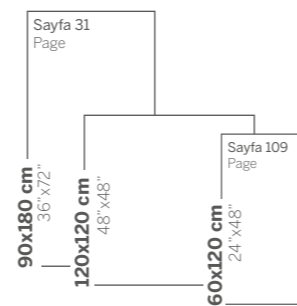

MAROON

Özgün Original

NEO ASSOS

120x120

Taş Stone