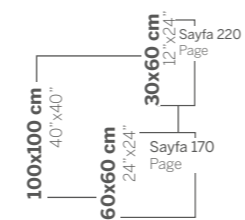

NOBLE

Beton Concrete

PIEDMONT

Mermer Marble

100x100