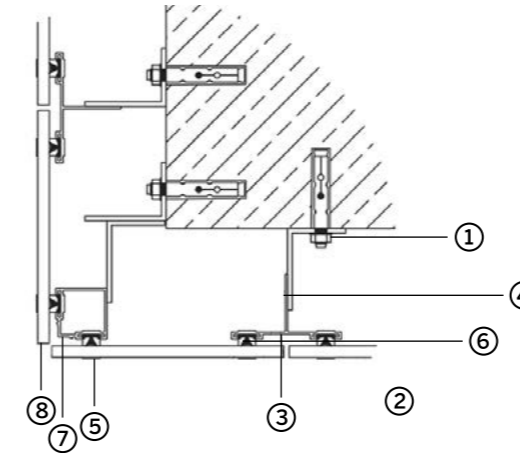

Sistemdeki kullanılan malzemeler Őunlardır:
— Poliüretan yapıŐtırıcı — TaŐıyıcı Perçin
— Beton dübeli — Tuđla dübeli
— Saplama — DüŐey taŐıyıcı 'T' profili
— KöŐe profili — KöŐe burun profili
— KöŐebent — Kutu köŐe profili
— Braket

Adhesive System

In this system, porcelain tiles planned to be applied to the exterior are placed on the aluminum framework (construction) that is previously prepared to completely surround the building with special adhesives guaranteed by the manufacturer and placed on the exterior of the building. This system is generally determined. It is among the most preferred exterior porcelain application types worldwide. The adhesive system can be easily applied on tiles of 30x60, 60x60, 60x120 sizes.

Materials used in the system are as follows:
— Polyurethane adhesive — Load bearing rivet
— Concrete anchor — Stubbing
— Dowel pin — Vertical Carrier 'T' Profile
— Corner profile — Corner-nose profile
— Angle bracket — Box corner profile
— Bracket

YapıŐtırma Sistemleri

1. Çelik Gömlekleli Dübel
2. L Braket
3. T Profil
4. Trapez Vida
5. Yatay Derz Çıtası
6. DüŐey Derz Çıtası
7. KöŐe profili
8. Polimer YapıŐtırıcı
9. Teknik Porselen

Pasting System

1. Steel Peg
2. L Bracket
3. T Profile Bar
4. Trapeze Screw
5. Horizontal Joint Profile
6. Vertical Joint Profile
7. Corner Profile
8. Polymer Based Adhesive
9. Technical Porcelain

Klipsli Sistem

1. Çelik Gömlekleli Dübel
2. L Braket
3. T Profil
4. Trapez Vida
5. Klips
6. EPDM Fitol
7. KöŐe Profili
8. Teknik Porselen

System With Clips

1. Steel Peg
2. L Bracket
3. T Profile Bar
4. Trapeze Screw
5. Clip
6. EPDM
7. Corner Profile
8. Technical Porcelain

Kanallı Sistem

1. Çelik Gömlekleli Dübel
2. L Braket
3. T Profil
4. Trapez Vida
5. Yatay Askı
6. Gizli Klips
7. EPDM Fitol
8. Teknik Porselen

Groved System

1. Steel Peg
2. L Bracket
3. T Profile Bar
4. Trapeze Screw
5. Horizontal Profile
6. Hidden Clip
7. EPDM
8. Technical Porcelain

Duratechnic Sistem

1. Çelik Gömlekleli Dübel
2. H Ankraj
3. Ayar Kolu
4. Pim
5. 15 mm Teknik Porselen

Duratechnic System

1. Steel Peg
2. L Bracket
3. Anchor
4. Pin
5. 15 mm Technical Porcelain