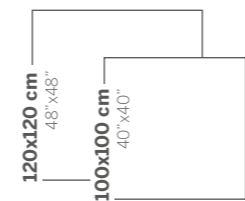

ROYAL

Taş Stone

URBAN

Beton Concrete