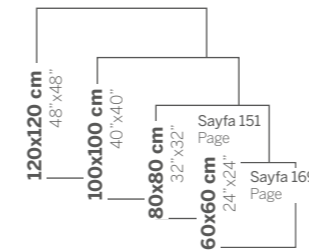

ROYAL

Taş Stone

URBAN

Beton Concrete