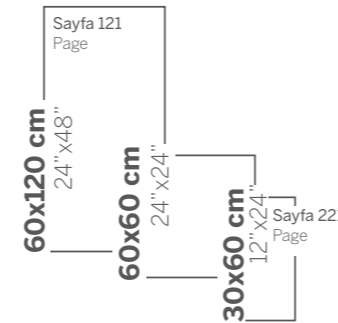

Gri
Grey

NUVOLA

Rustik Rustic

Bej
Beige

Gri
Grey

Antrasit
Antracite

PORTORO

Mermer Marble