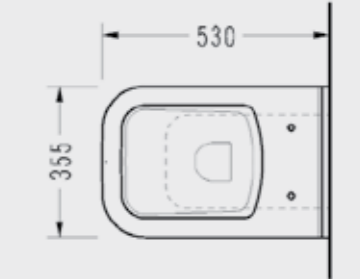

Diagonal 53 cm Asma Klozet

• 53x35.5 cm

DG100DS110H