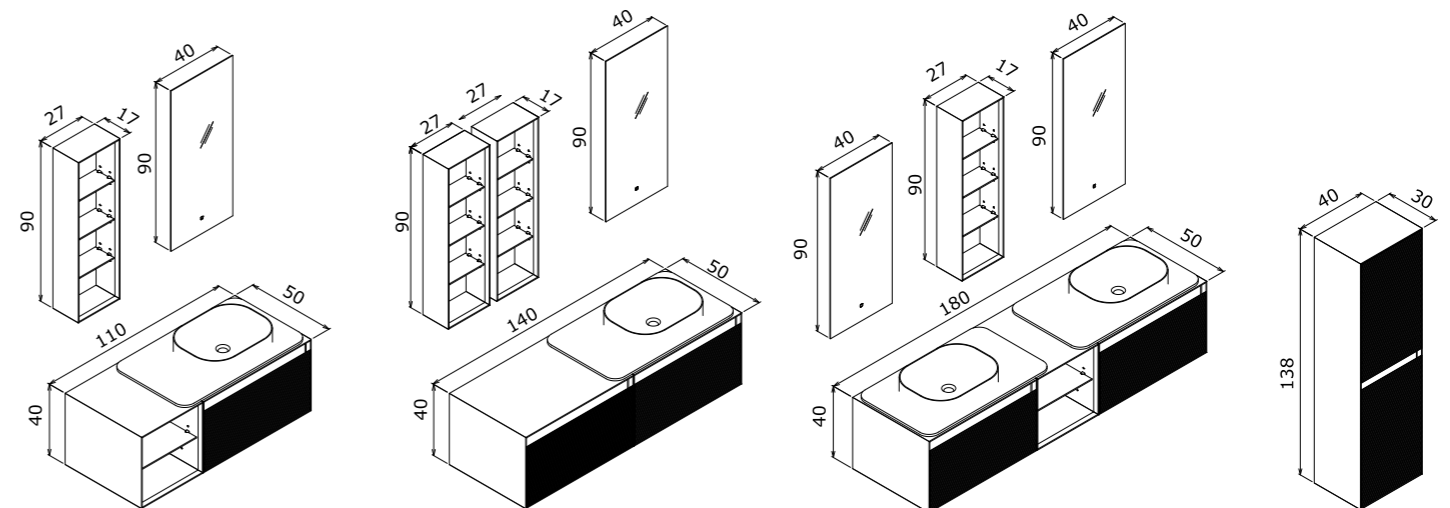

Pacific 110
Mocha Oak Mink / Mocha Meşe Vizyon