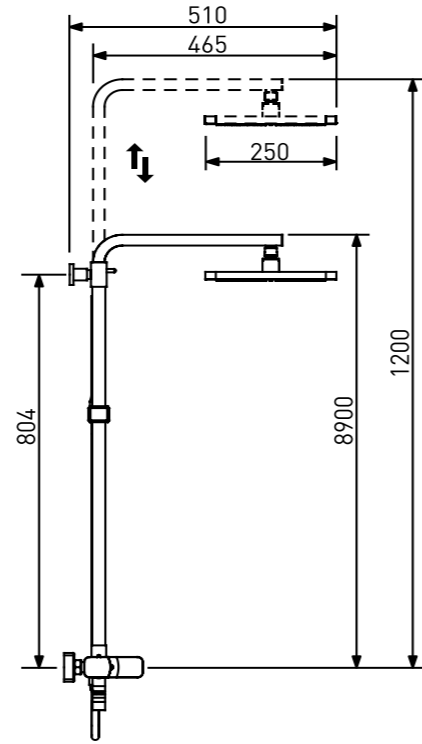

Ceramic Cartridge
%100 Brass
150cm Spiral Hose
120cm Slide Pipe Length
Single Function Hand Shower
Ideal Working Pressure 5 Bar
Water Flow Rate 10-12Lt/Min

Seramik Kartuş
%100 Pirinç
150 cm Spiral Hortum
120 cm Sürgü Boru Uzunluğu
Tek Fonksiyonlu El Duşu
İdeal Çalışma Basıncı 5 Bar
Su Akış Miktarı Dakikada 10-12 Lt.

Technical Drawing:
Teknik Çizim: