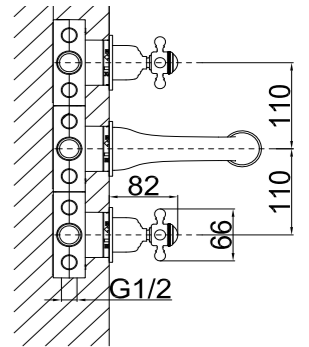

Ceramic Cartridge
%100 Brass
Ideal Working Pressure 5 Bar
Water Flow Rate 8-10 lt/Min

Seramik Kartuş
%100 Pirinç
İdeal Çalışma Basıncı 5 Bar
Su Akış Miktarı Dakikada 8-10 Lt.