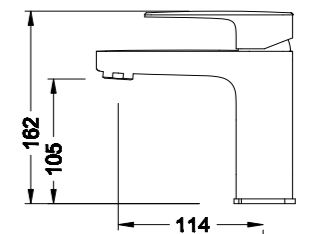

ZEUGMA

BASIN FAUCET / LAVABO ARMATÜRÜ

Ceramic Cartridge
%100 Brass
Ideal Working Pressure 5 Bar
Water Flow Rate 8-10 lt/Min

Seramik Kartuş
%100 Pirinç
İdeal Çalışma Basıncı 5 Bar
Su Akış Miktarı Dakikada 8-10 Lt.

Technical Drawing:
Teknik Çizim:

HIGH BASIN FAUCET / YÜKSEK LAVABO ARMATÜRÜ

Ceramic Cartridge
%100 Brass
Ideal Working Pressure 5 Bar
Water Flow Rate 10-12 lt/Min

Seramik Kartuş
%100 Pirinç
İdeal Çalışma Basıncı 5 Bar
Su Akış Miktarı Dakikada 10-12 Lt.

Technical Drawing:
Teknik Çizim:

It is recommended to use filtered angle valve with products to prevent faucet damage due to all kind of pollution that may occur during installation.
Tesisatta oluşabilecek her türlü kirliliğin armatüre zararını önlemek için ürünle birlikte filtrelili ara musluk kullanılması tavsiye edilir.