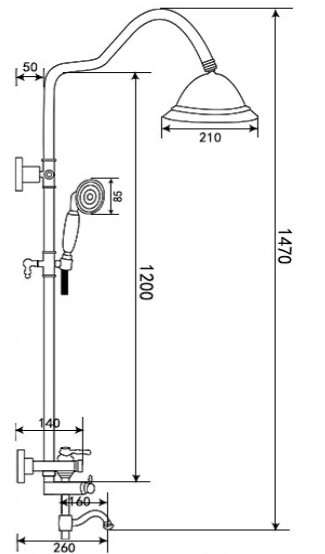

SHOWER SET / DUŞ SETİ

Ceramic Cartridge
%100 Brass
150cm Spiral Hose
120cm Slide Pipe Length
Single Function Hand Shower
Ideal Working Pressure 5 Bar
Water Flow Rate 10-12Lt/Min

Seramik Kartuş
%100 Pirinç
150 cm Spiral Hortum
120 cm Sürgü Boru Uzunluğu
Tek Fonksiyonlu El Duşu
İdeal Çalışma Basıncı 5 Bar
Su Akış Miktarı Dakikada 10-12 Lt.

Technical Drawing:
Teknik Çizim:

TAP / AÇ-KAPA MUSLUK

23mm Packing
Plumbing Connection G 1/2

23mm Salmastra
Tesisat Bağlantısı G 1/2

ANGLE TAP / AÇ-KAPA ARA MUSLUK

23mm Packing
23mm Salmastra