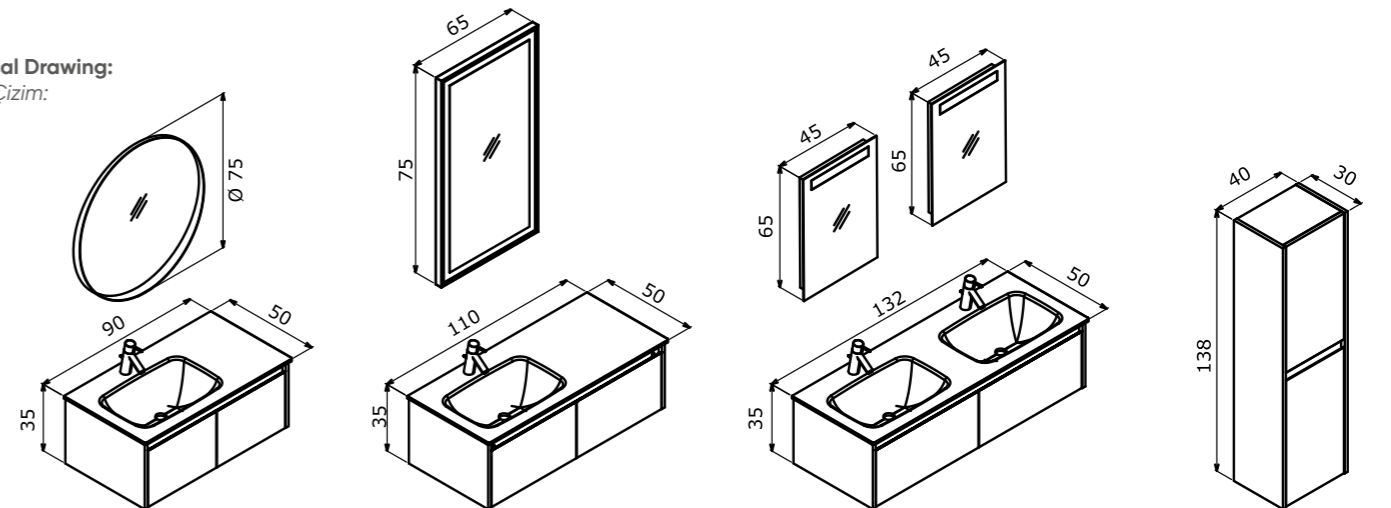

Colors:
Renkler:

Technical Drawing:
Teknik Çizim: