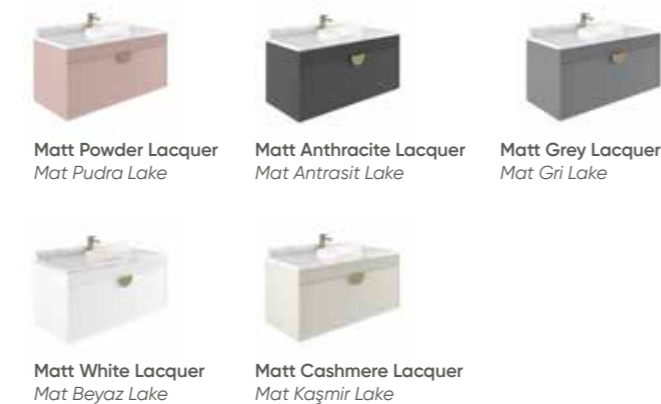

Molino

Art is now in your bathroom
Sanat artık banyonuzda

85 cm / 105 cm / 125 cm / 165 cm

**Semi Concealed Ceramic Sink
Marble Countertop**
Yarı Gömme Seramik Lavabo
Mermer Tezgah

Body & Drawers; Matt Lacquer MDF
Gövde ve Çekmece; Mat Lake MDF

**Metal Glass Special Drawer System
Drawer interior leather lining**
Metal Cam Özel Çekmece Sistemi
Çekmece içi deri kaplama

- Full Extension & Soft Close Drawer
  Tam Açılır Frenli Çekmece
- Soft Close Door
  Frenli Kapak
- IP67 LED Mirror with Touch Sensor
  Dokunmatik Sensörlü IP67 LED'li Ayna
- Tempered Smoked Glass Shelf
  Temperli Füme Cam Raf

Colors:
Renkler:

Handle Colors:
Kulp Renkleri:

Technical Drawing:
Teknik Çizim: