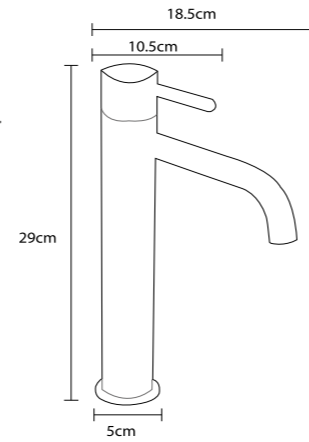

Ideal Working Pressure 5 Bar
Water Flow Rate 10-12 lt/Min

İdeal Çalışma Basıncı 5 Bar
Su Akış Miktarı Dakikada 10-12 Lt.