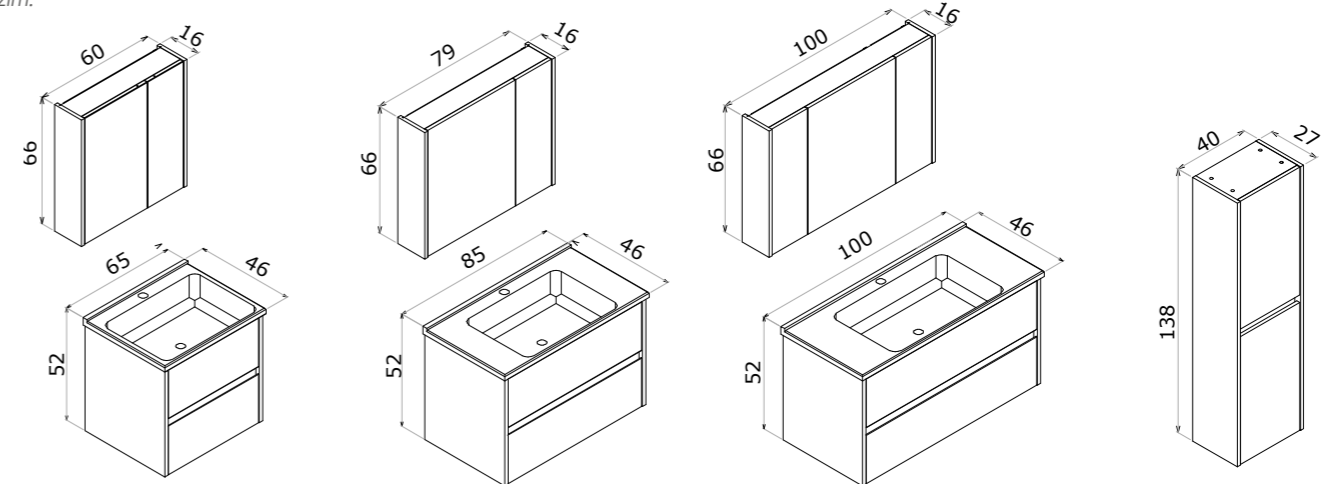

Side

with drawer
Çekmeceli

The power is in its freedom...
Gücü özgürlüğünde..

65 cm / 85 cm / 100 cm

Ceramic Basin
Seramik Lavabo

Body & Door;
Melamine MDF
Gövde ve Kapak;
Melamin MDF

Colors:
Renkler:

Technical Drawing:
Teknik Çizim: