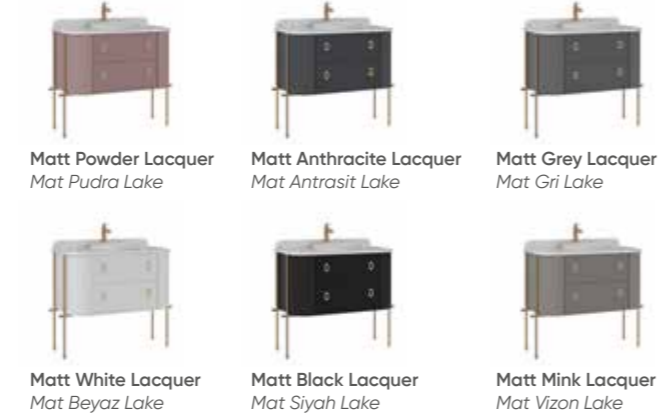

Felice

Fairytale touch
Masalsı dokunuş

100 cm / 120 cm / 140 cm

**Semi Concealed Ceramic Sink
Marble Countertop**
Yarı Gömme Seramik Lavabo
Mermer Tezgah

**Body & Drawers;
Matt Lacquer MDF
PVD Coated Metal Foot or Matt
Lacquer Wood Foot**
Gövde ve Çekmece; Mat Lake MDF
PVD Kaplı Metal Ayak veya Mat Lake
Ahşap Ayak

**Tall Cabinet; Tempered Smoked
Glass Shelf**
Boy Dolabı; Temperli Füme Cam Raf

- Full Extension & Soft Close Drawer
  Tam Açılır Frenli Çekmece
- Soft Close Door
  Frenli Kapak
- Leather Coated, Partitioned
  Deri Kaplamalı, Bölümlü Çekmece İçi
- LED Mirror
  LED Aydınlatmalı Ayna

**Colors:
Renkler:**