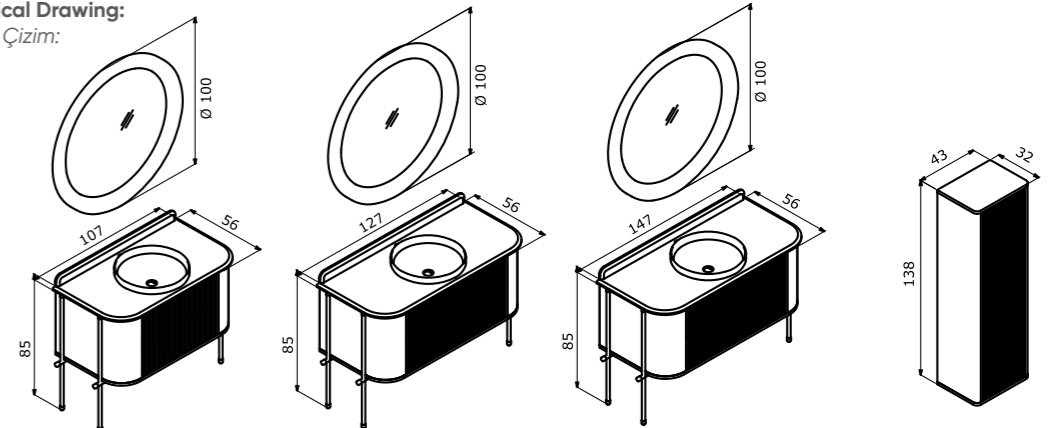

**Technical Drawing:
Teknik Çizim:**