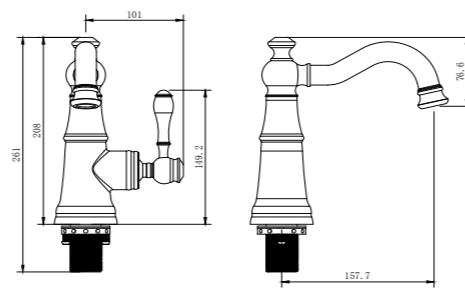

TOPKAPI

BASIN FAUCET / LAVABO ARMATÜRÜ

Ceramic Cartridge
%100 Brass
Ideal Working Pressure 5 Bar
Water Flow Rate 10-12 lt/Min

Seramik Kartuş
%100 Pirinç
İdeal Çalışma Basıncı 5 Bar
Su Akış Miktarı Dakikada 10-12 Lt.

Technical Drawing:
Teknik Çizim:

SWAN BASIN FAUCET / KUĞU LAVABO ARMATÜRÜ

Ceramic Cartridge
%100 Brass
Ideal Working Pressure 5 Bar
Water Flow Rate 10-12 lt/Min

Seramik Kartuş
%100 Pirinç
İdeal Çalışma Basıncı 5 Bar
Su Akış Miktarı Dakikada 10-12 Lt.

Technical Drawing:
Teknik Çizim:

TOPKAPI

HIGH BASIN FAUCET / YÜKSEK LAVABO ARMATÜRÜ

Ceramic Cartridge
%100 Brass
Ideal Working Pressure 5 Bar
Water Flow Rate 10-12 lt/Min

Seramik Kartuş
%100 Pirinç
İdeal Çalışma Basıncı 5 Bar
Su Akış Miktarı Dakikada 10-12 Lt.

Technical Drawing:
Teknik Çizim:

KITCHEN FAUCET / EVİYE ARMATÜRÜ

Swivel Spout
Ceramic Cartridge
%100 Brass
Ideal Working Pressure 5 Bar
Water Flow Rate 8-10 lt/Min

Döner Borulu
Seramik Kartuş
%100 Pirinç
İdeal Çalışma Basıncı 5 Bar
Su Akış Miktarı Dakikada 8-10 Lt.

It is recommended to use filtered angle valve with products to prevent faucet damage due to all kind of pollution that may occur during installation.
Tesisatta oluşabilecek her türlü kirliliğin armatüre zararını önlemek için ürünle birlikte filtrelili ara musluk kullanılması tavsiye edilir.