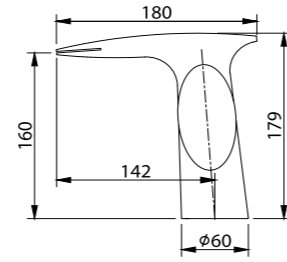

NEST

BASIN FAUCET / LAVABO ARMATÜRÜ

Ideal Working Pressure 5 Bar
Water Flow Rate 8-10 lt/Min

İdeal Çalışma Basıncı 5 Bar
Su Akış Miktarı Dakikada 8-10 Lt.

Technical Drawing:
Teknik Çizim:

SHOWER SET / DUŞ SETİ

150cm Spiral Hose
120cm Slide Pipe Length
Single Function Hand Shower
Ideal Working Pressure 5 Bar
Water Flow Rate 10-12Lt/Min

150 cm Spiral Hortum
120 cm Sürgü Boru Uzunluğu
Tek Fonksiyonlu El Duşu
İdeal Çalışma Basıncı 5 Bar
Su Akış Miktarı Dakikada 10-12 Lt.

NEST

SOAP DISPENSER
SIVI SABUNLUK

SOAP DISH
SABUNLUK

304 Stainless Steel
Electrostatic Coating

304 Paslanmaz Çelik
Elektrostatik Kaplama