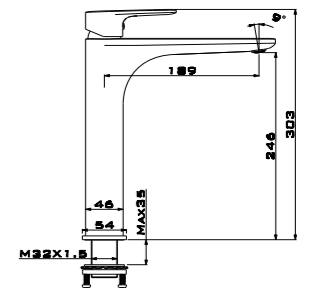

It is recommended to use filtered angle valve with products to prevent faucet damage due to all kind of pollution that may occur during installation.
Tesisatta oluşabilecek her türlü kirliliğin armatüre zararını önlemek için ürünle birlikte filtrelili ara musluk kullanılması tavsiye edilir.