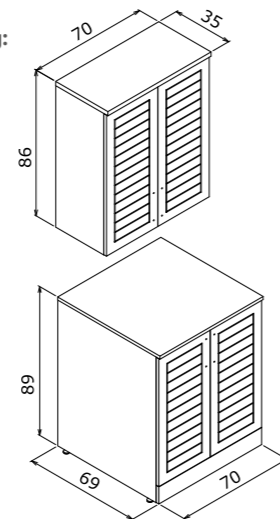

70 cm

Body; Melamine MDF
Door; High Gloss Lacquer MDF

Gövde; Melamin MDF
Kapak; Parlak Lake MDF

Soft Close Door
Frenli Kapak