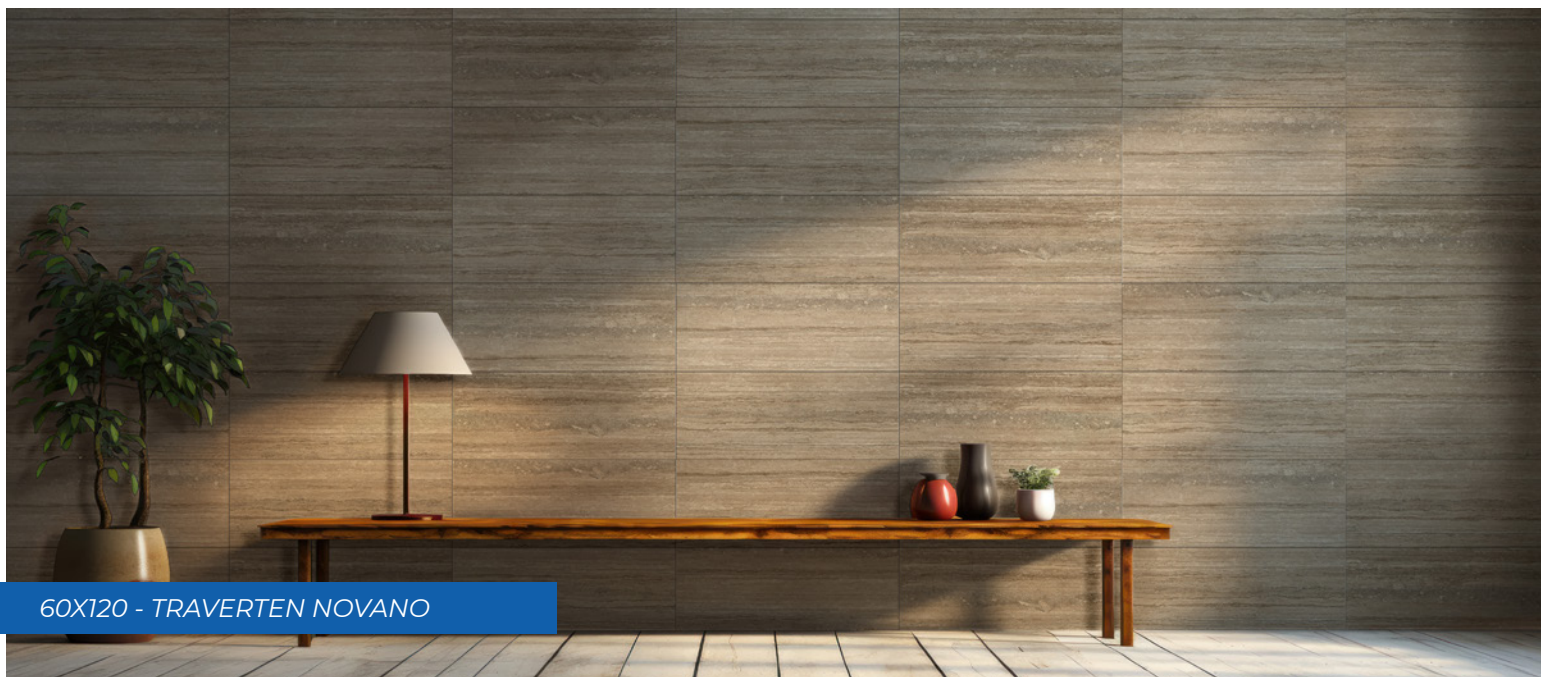

60X120 - TRAVERTEN NOVANO