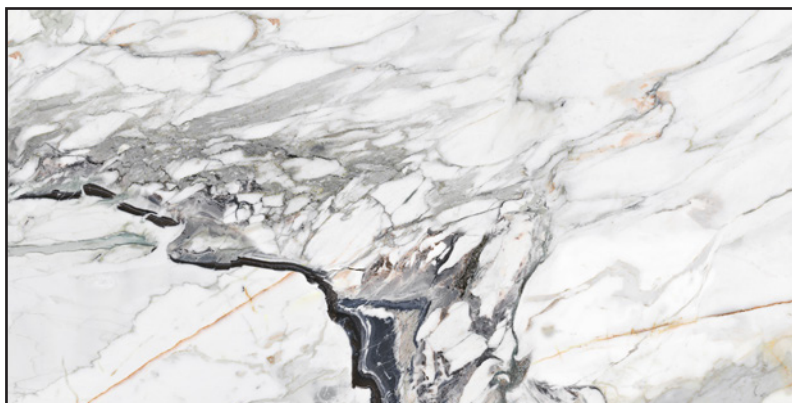

KATYA - 60X120cm / 24"x48"

KATYA
(FULL LAPPATO)(RECTIFIED)

60X120