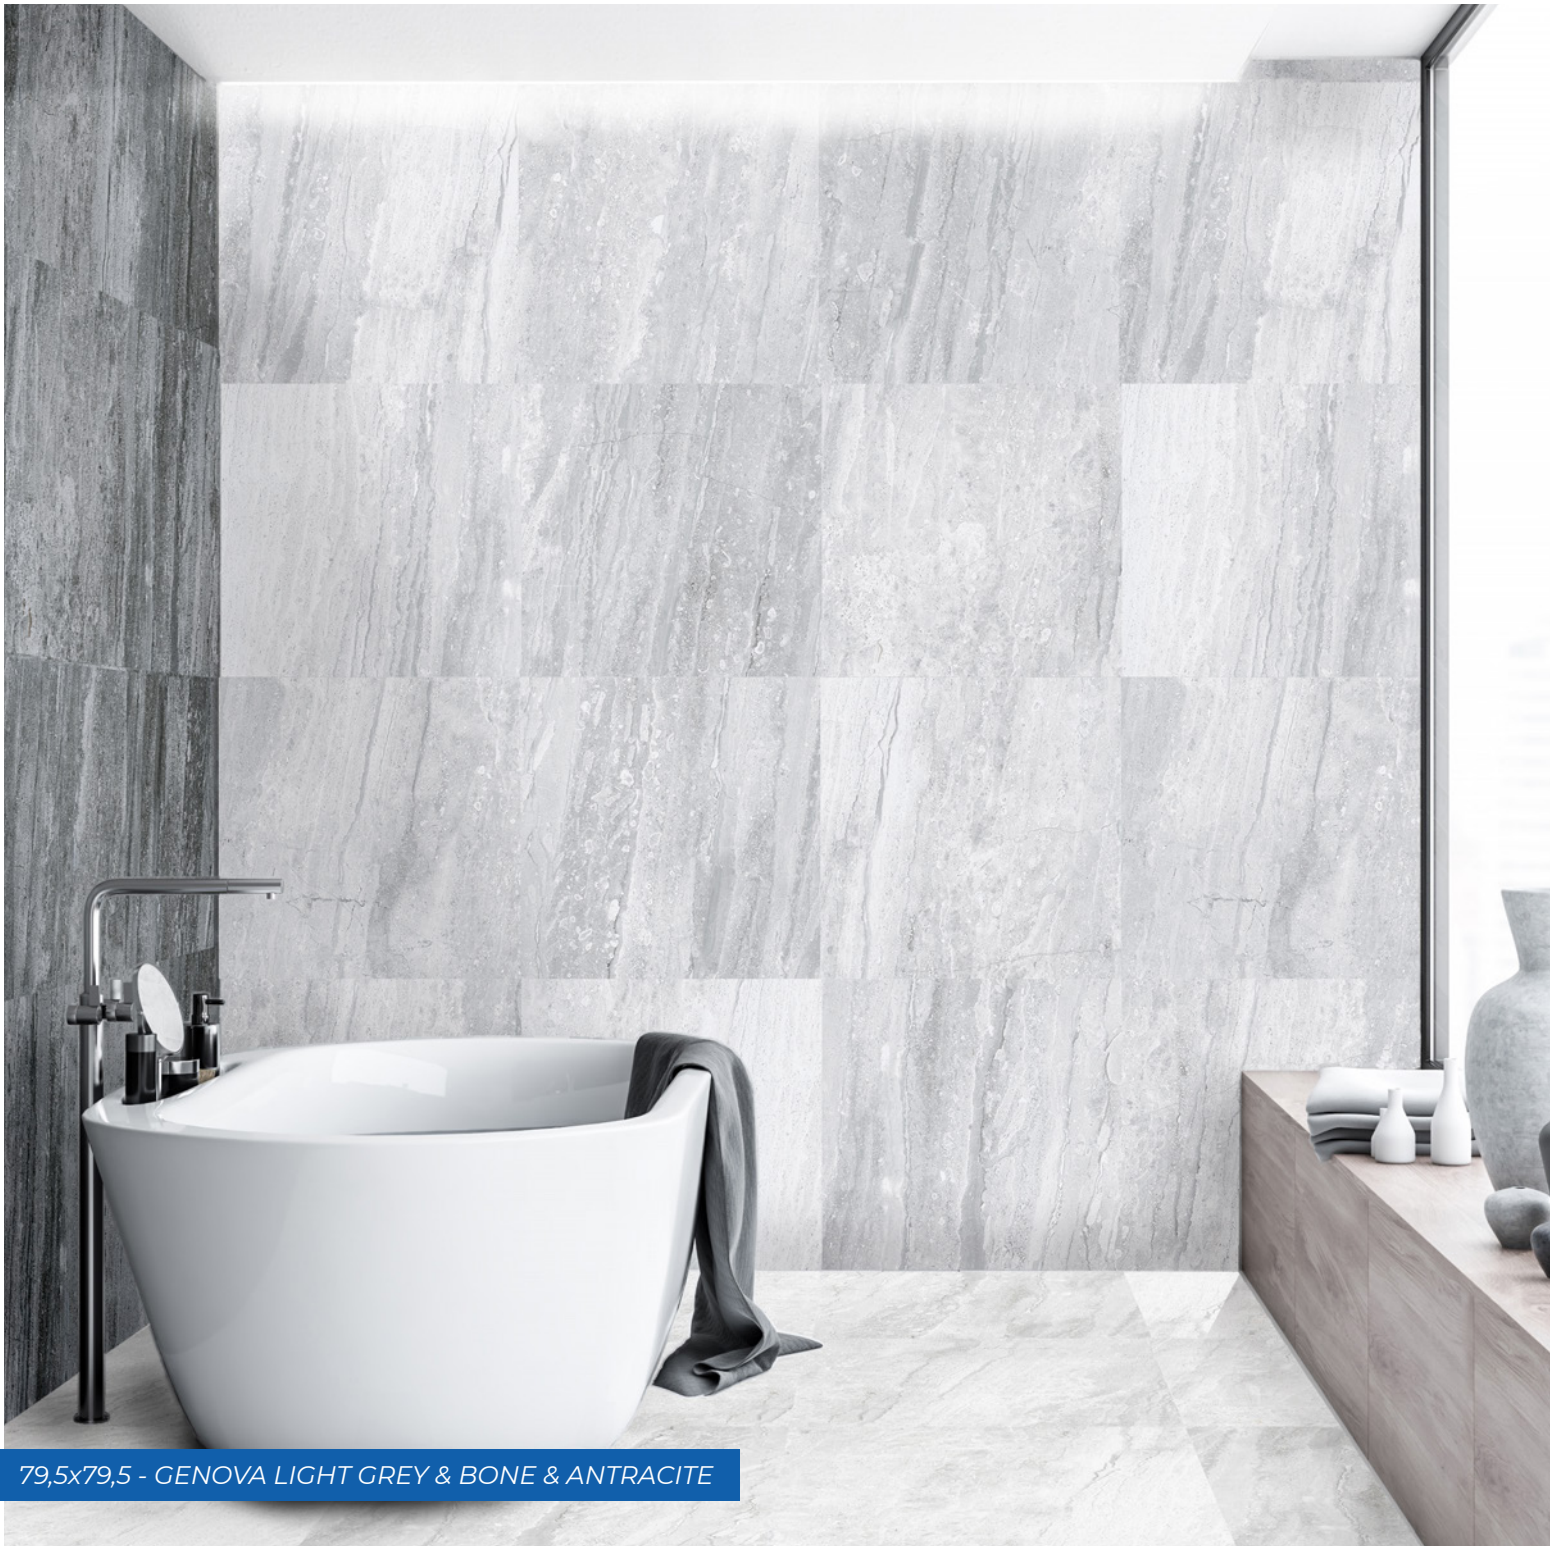

79,5x79,5 - GENOVA LIGHT GREY & BONE & ANTRACITE