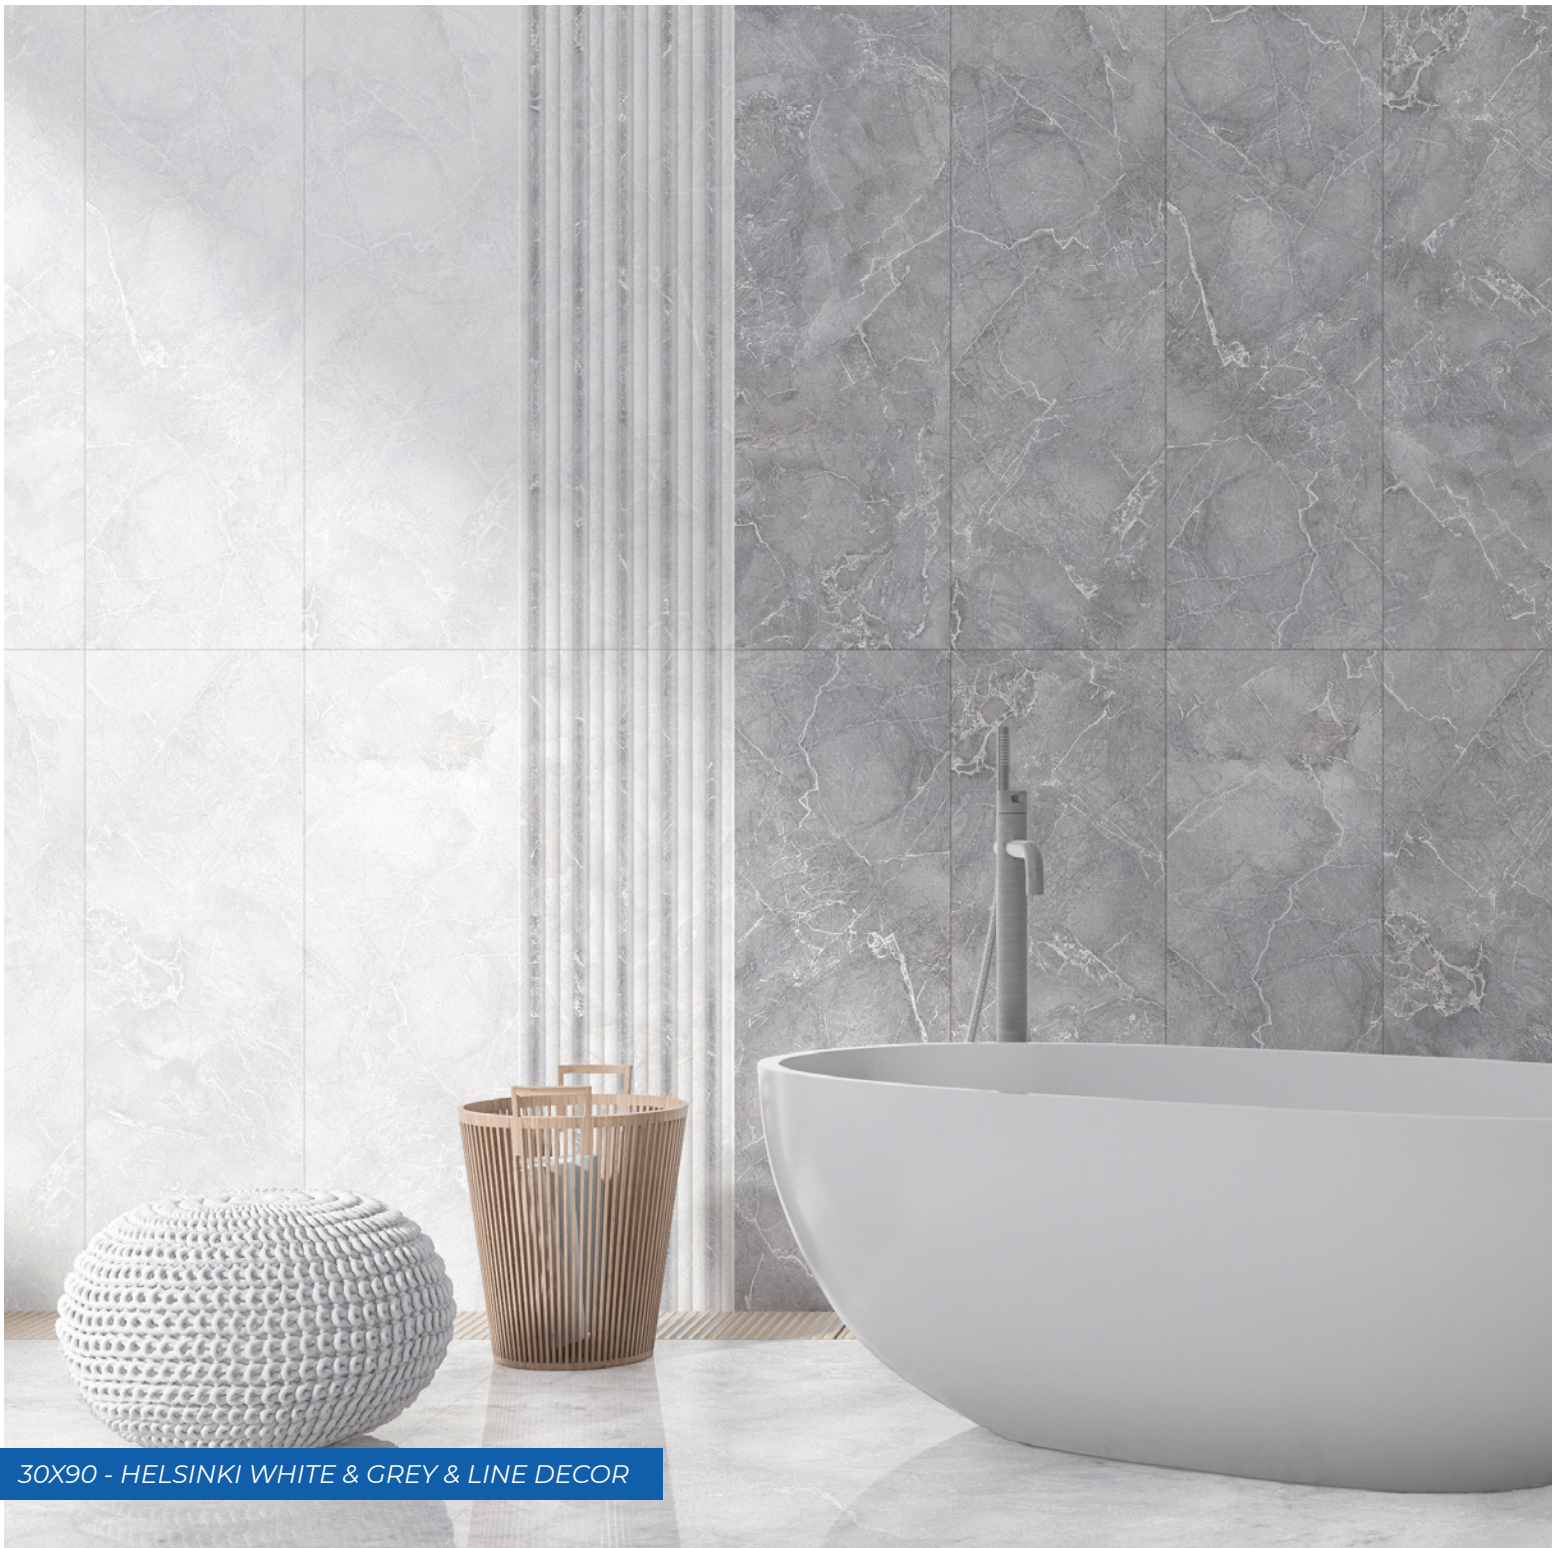

30X90 - HELSINKI WHITE & GREY & LINE DECOR