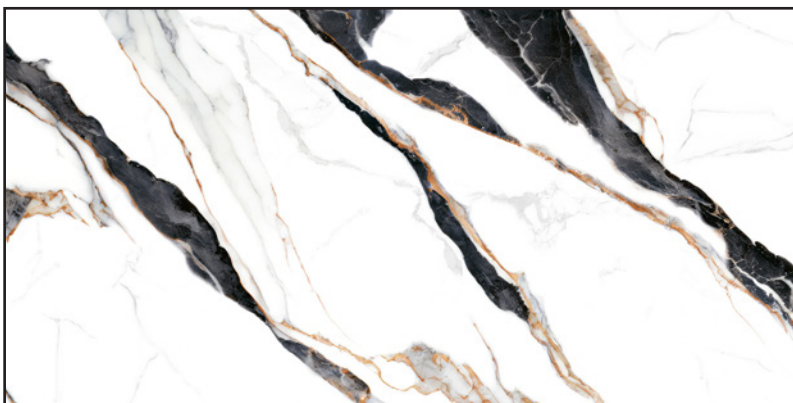

ALESSO MIX DECOR  
(MAT)  
(GLOSSY EFFECT)  
(RECTIFIED)

60X120 - ALESSO SAND, GREY, DECOR

ANGORA  
(FULL LAPPATO)(RECTIFIED)

60X120

60X120 - ANGORA

ARABESCO  
(MAT)(RECTIFIED)(GLOSSY EFFECT)

60X120

ARABESCO  
(MAT)(RECTIFIED)(GLOSSY EFFECT)