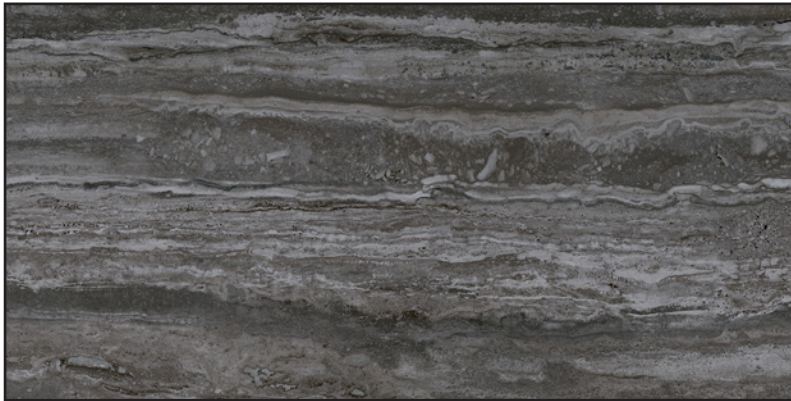

PERU GREY  
(MAT)(FULL LAPPATO)(RECTIFIED)

PERU GREY  
(MAT)(FULL LAPPATO)(RECTIFIED)

60X60

PERU GREY  
(MAT)(FULL LAPPATO)(RECTIFIED)

30X60

PERU ANTRACITE  
(MAT)(FULL LAPPATO)(RECTIFIED)

60X120

PERU ANTRACITE  
(MAT)(FULL LAPPATO)(RECTIFIED)