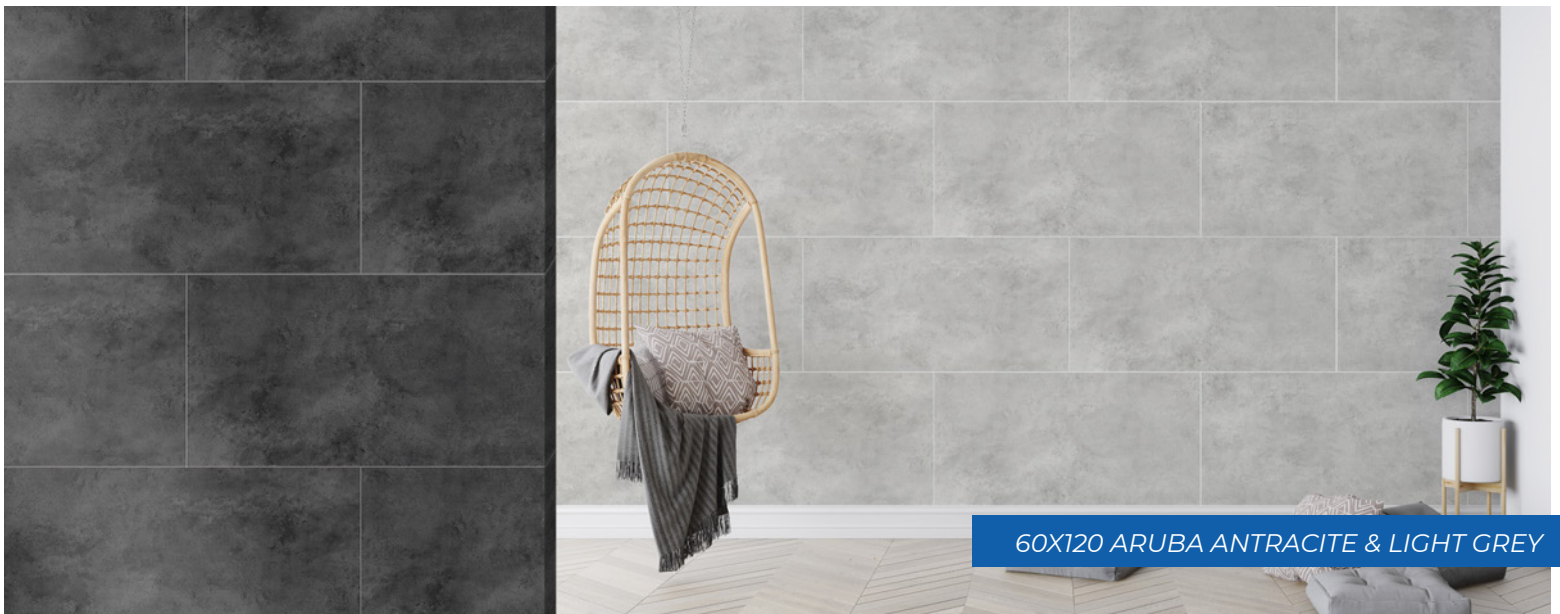

60X120 ARUBA ANTRACITE & LIGHT GREY