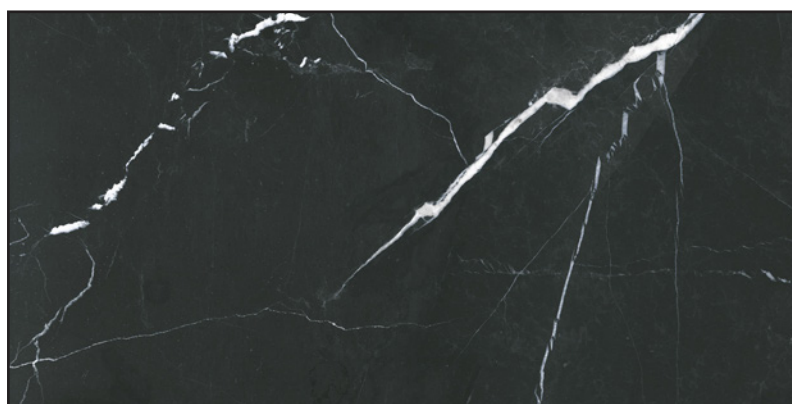

30X60

CINZIA - 60X120cm / 24"x48"

CINZIA  
(FULL LAPPATO)(RECTIFIED)

60X120

CLOVER - 60X120cm / 24"x48"

CLOVER  
(FULL LAPPATO)(RECTIFIED)

60X120

COPPER - 60X120cm / 24"x48", 60X60cm / 24"x24", 30X60cm / 12"x24"