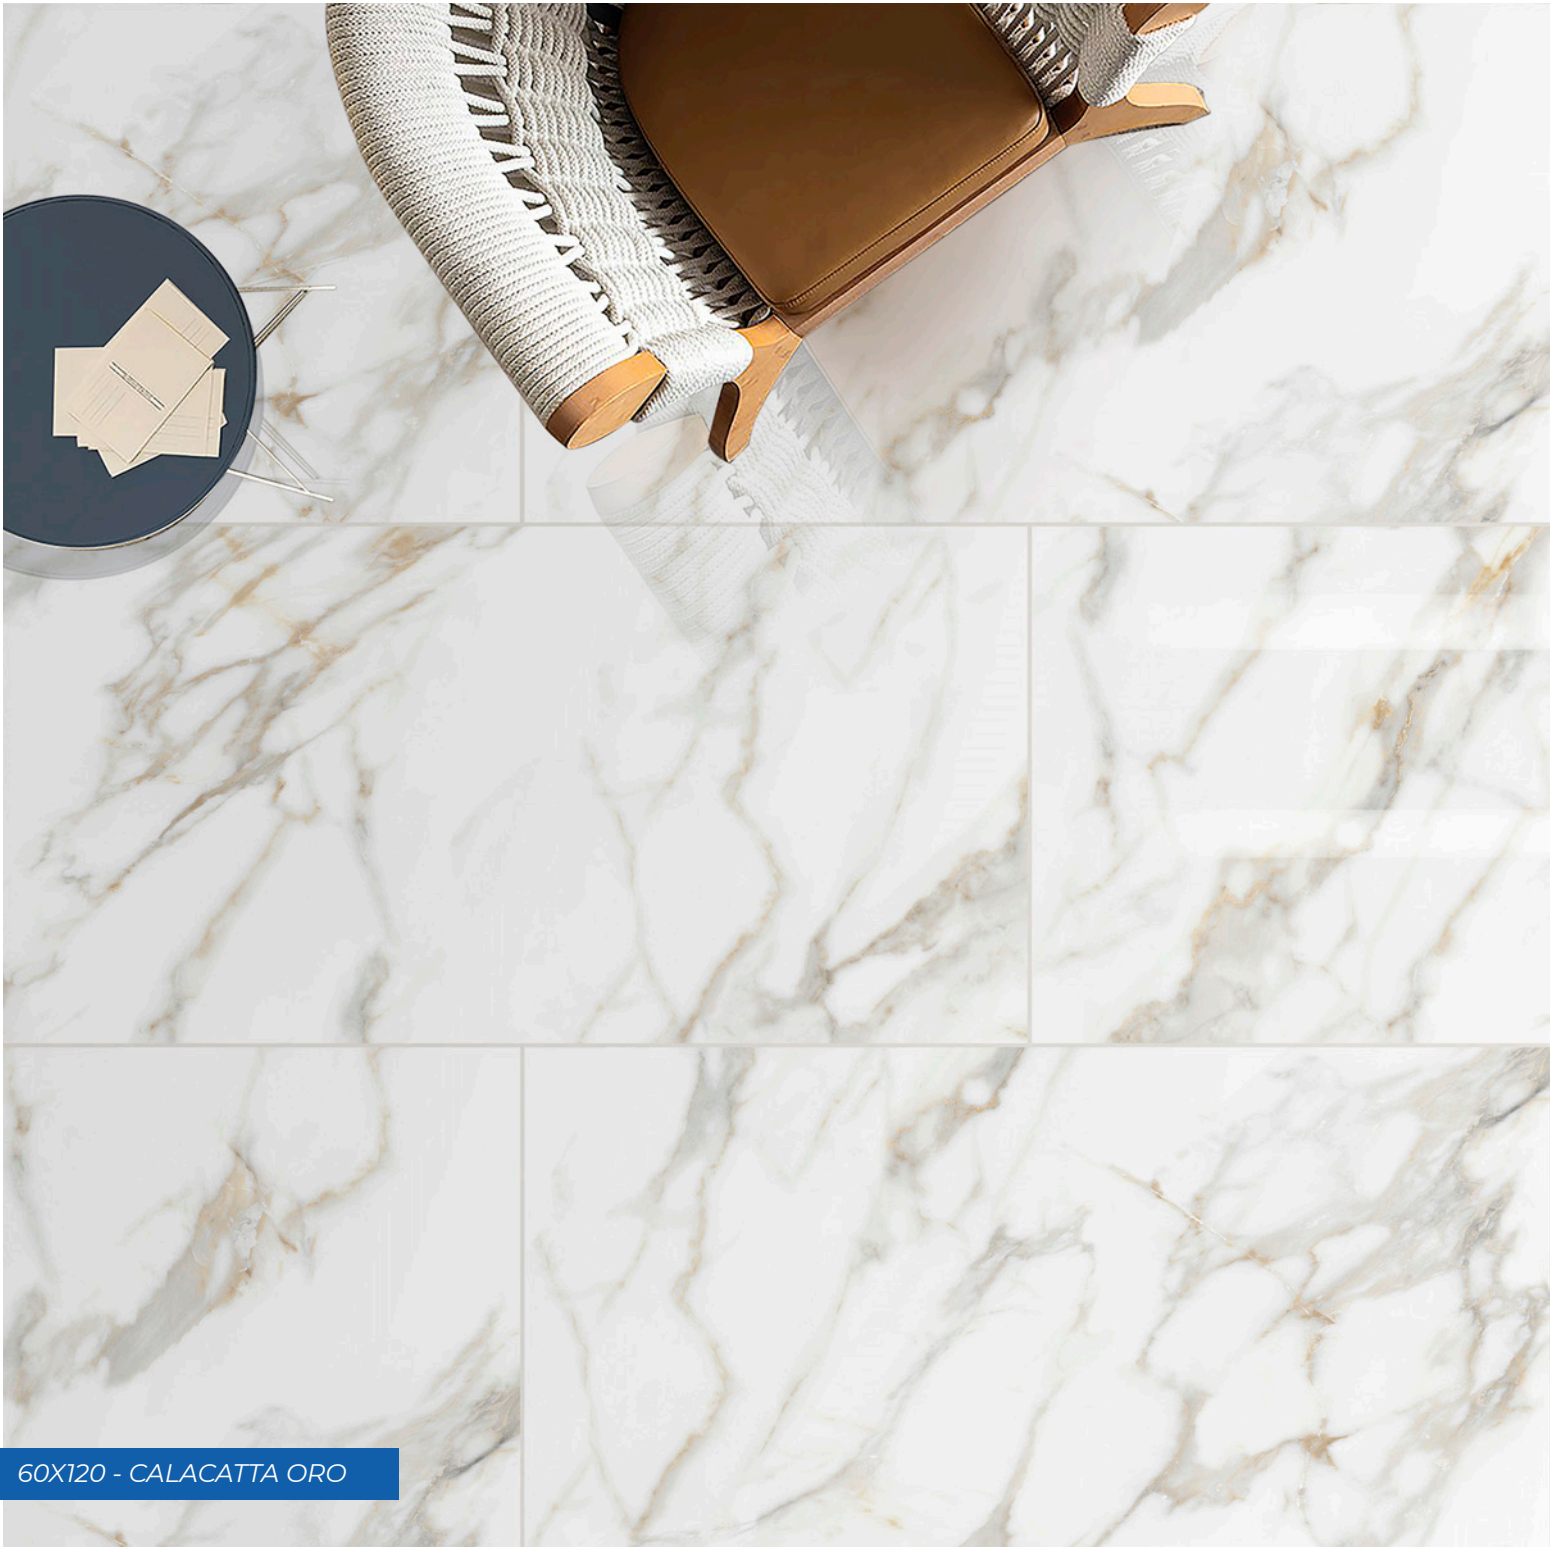

60X60

BELLA LUNA ANTRACITE  
(MAT)(RECTIFIED)

30X60

CARTAGENA - 60X120cm / 24"x48"

CARTAGENA  
(MAT/FULL LAPPATO)(RECTIFIED)

60X120

60X120 - CARTEGENA

60X120 - CALACATTA ORO