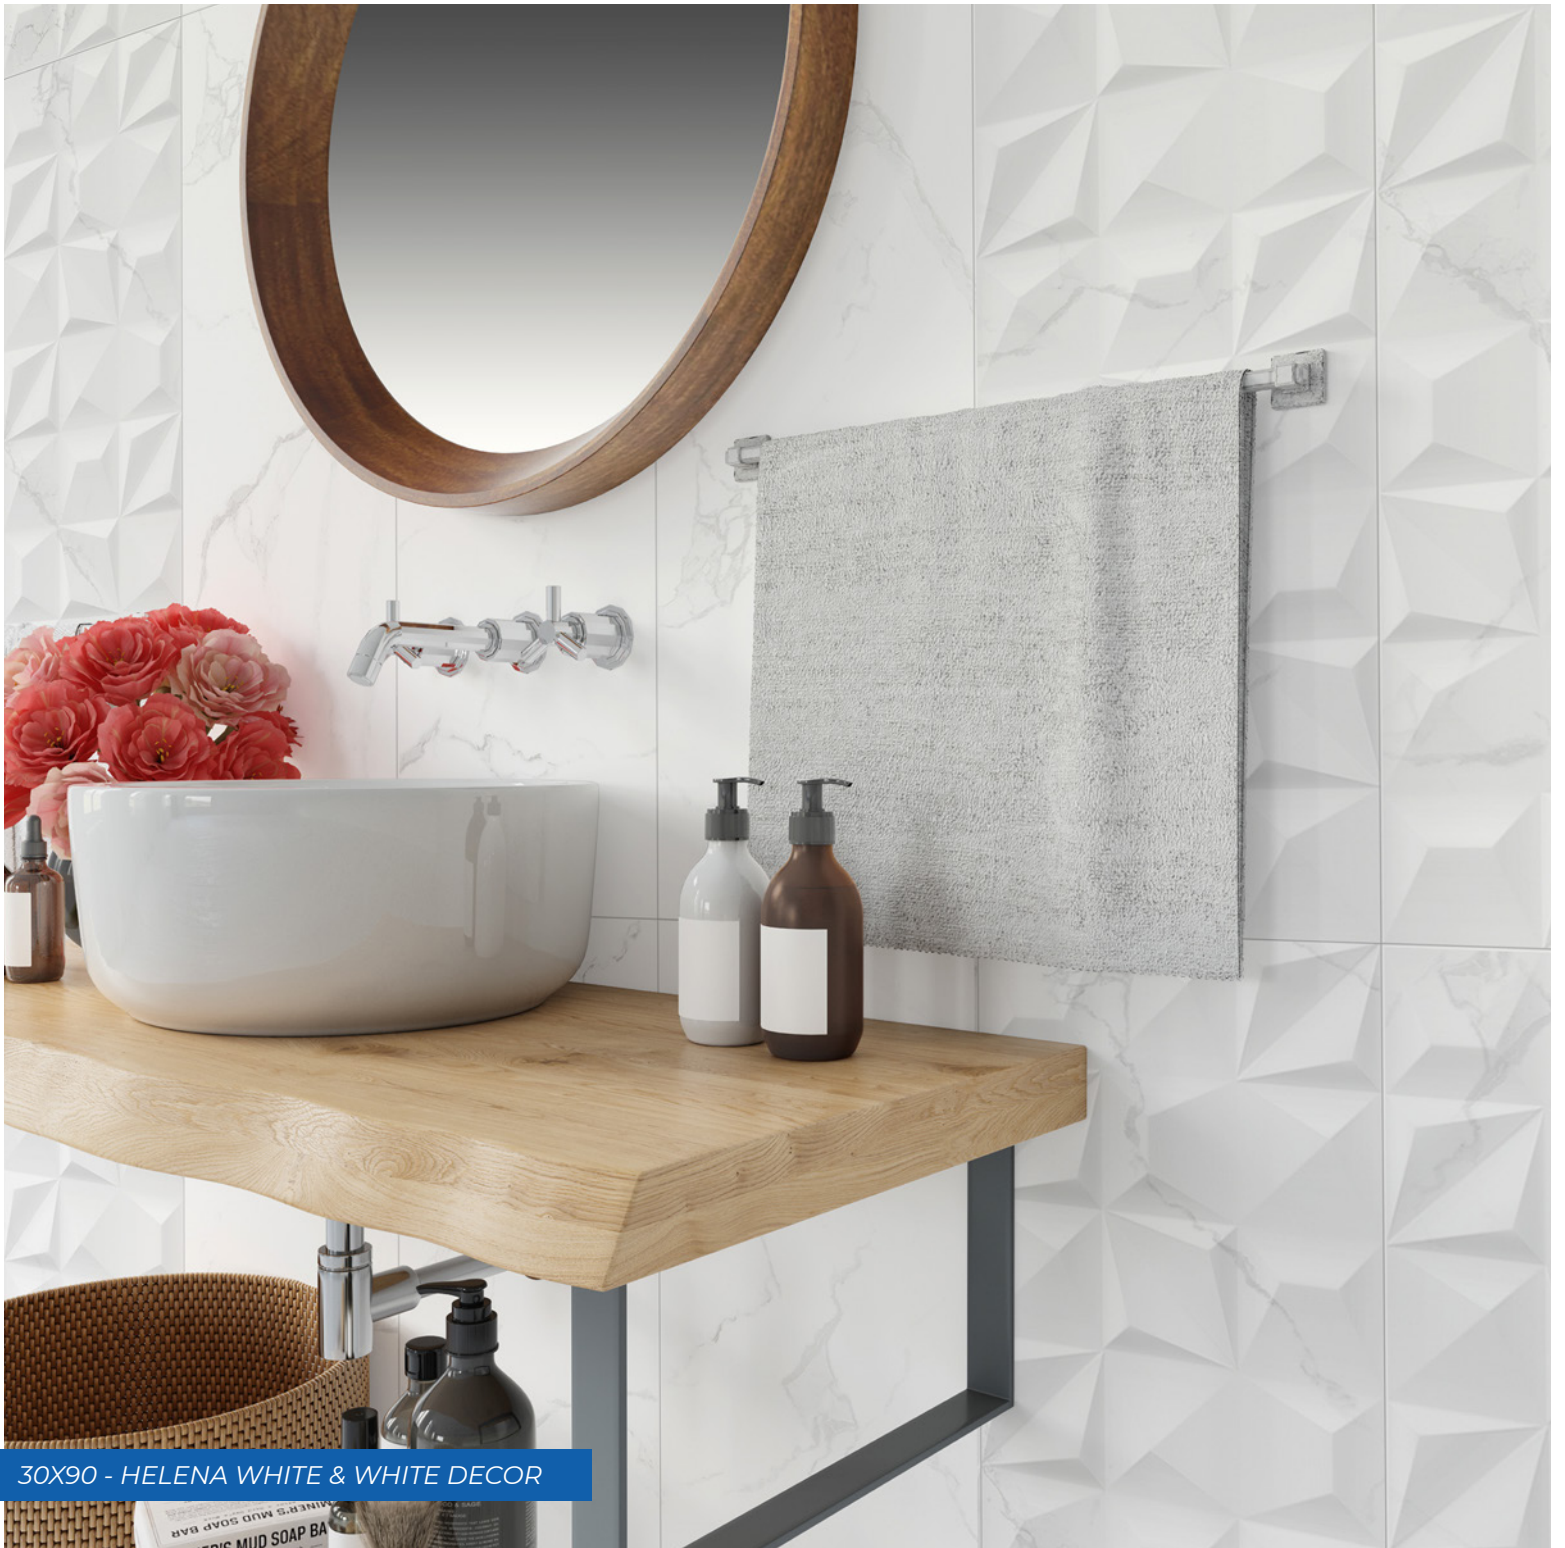

80X80 - ZAIRE

*WALL & FLOOR  
SERIES*

**30x90/12''x36''**  
**30x75/12''x30''**

30X90 - HELENA WHITE & WHITE DECOR

HELENA WHITE (MAT)(RECTIFIED) 30X90

HELENA WHITE DECOR (MAT)(RELIEF)(RECTIFIED) 30X90

HELENA BLACK (MAT)(RECTIFIED) 30X90