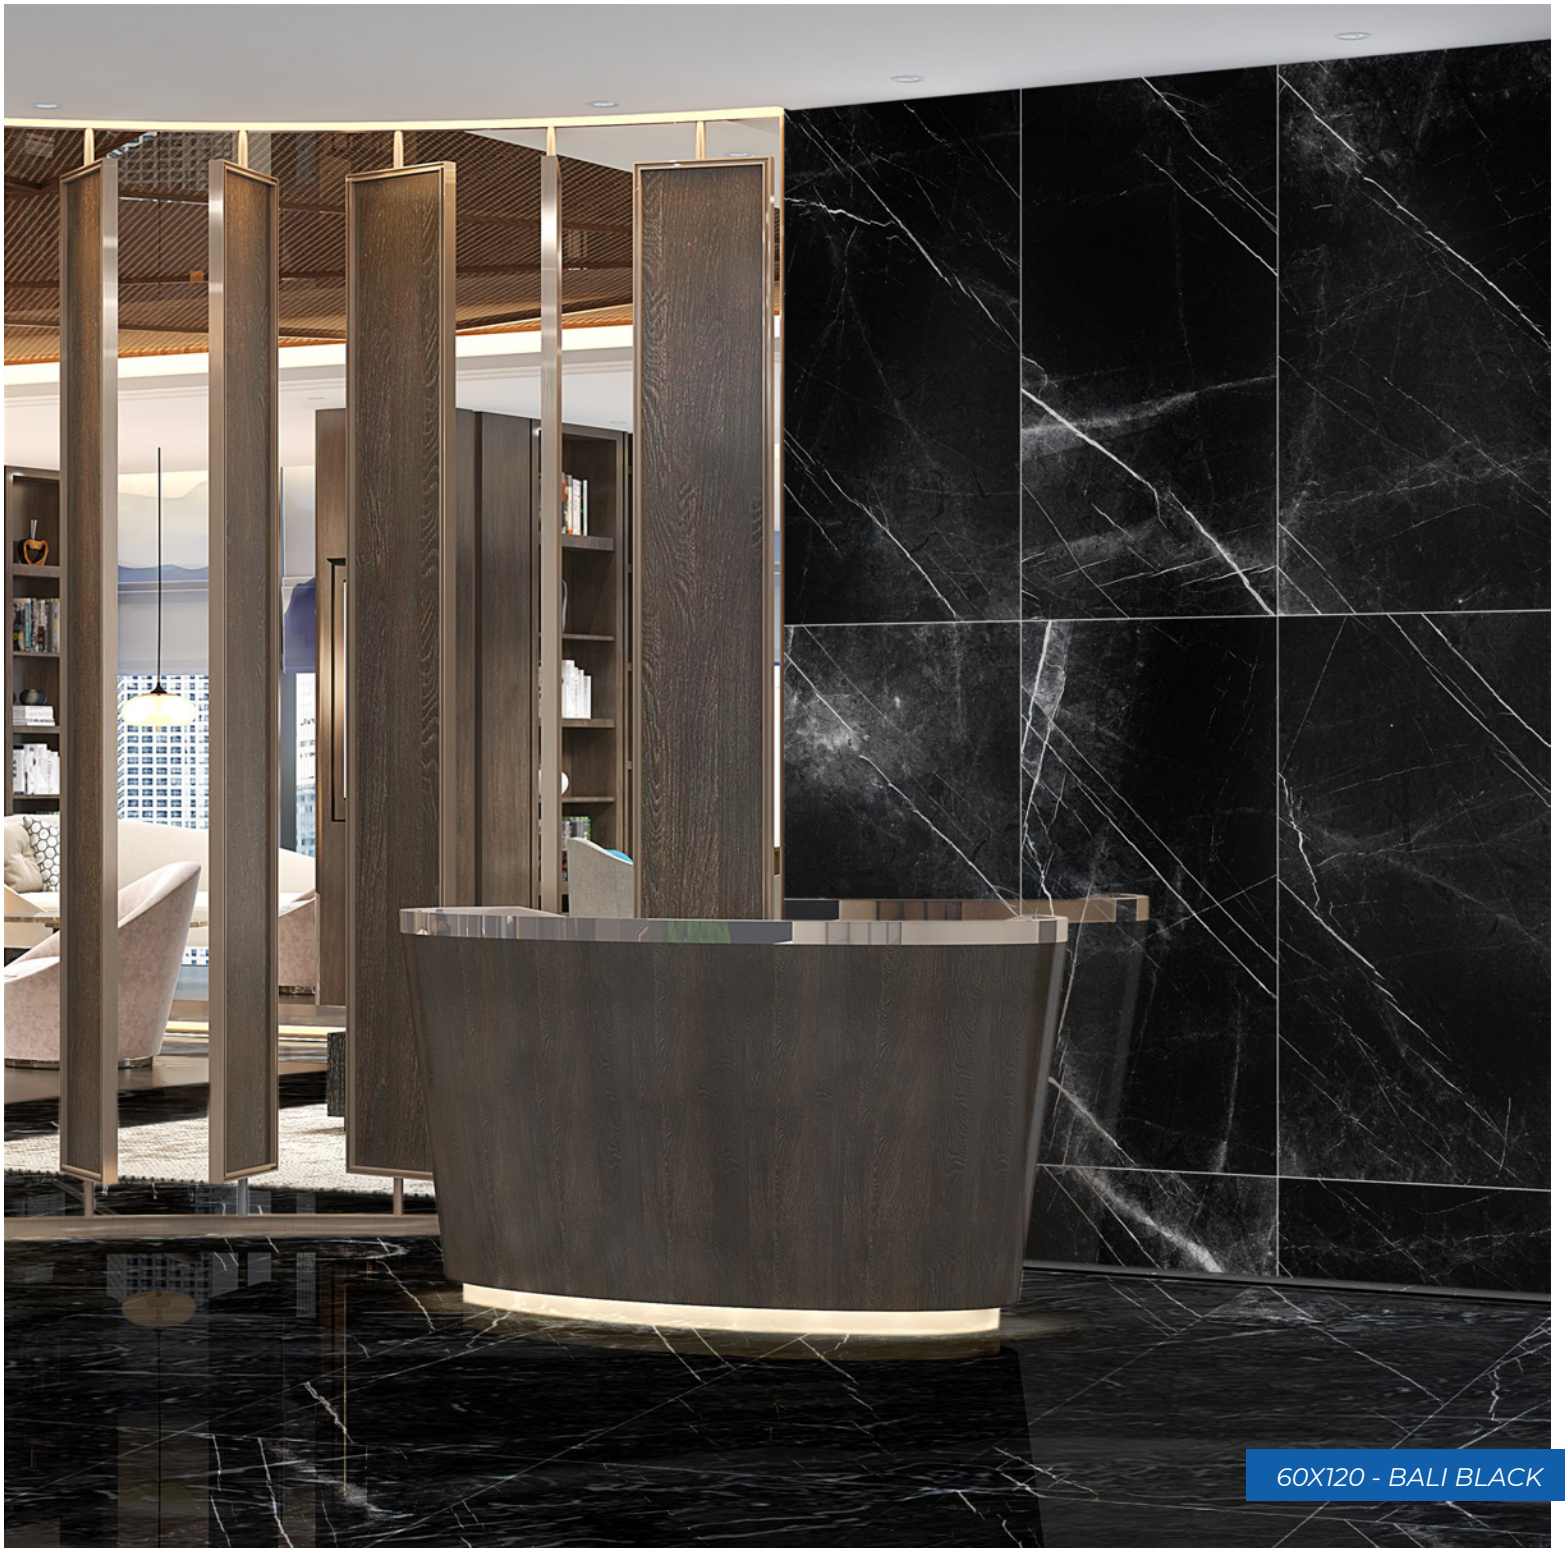

60X120 - BALI BLACK