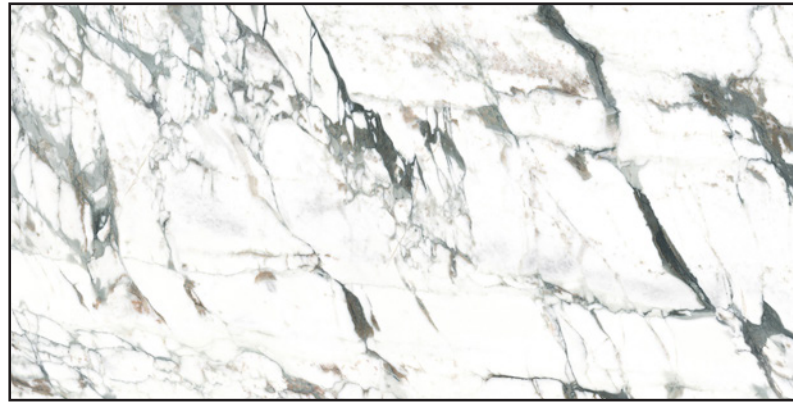

SOHO OAK  
(MAT)(RECTIFIED)(MAT EFFECT)

60X60

SOHO OAK  
(MAT)(RECTIFIED)(MAT EFFECT)

30X60

60X120 - SOHO OAK & JOY CALACATTA

SOPHIA - 60X120cm / 24"x48"

SOPHIA  
(FULL LAPPATO)(RECTIFIED)

60X120