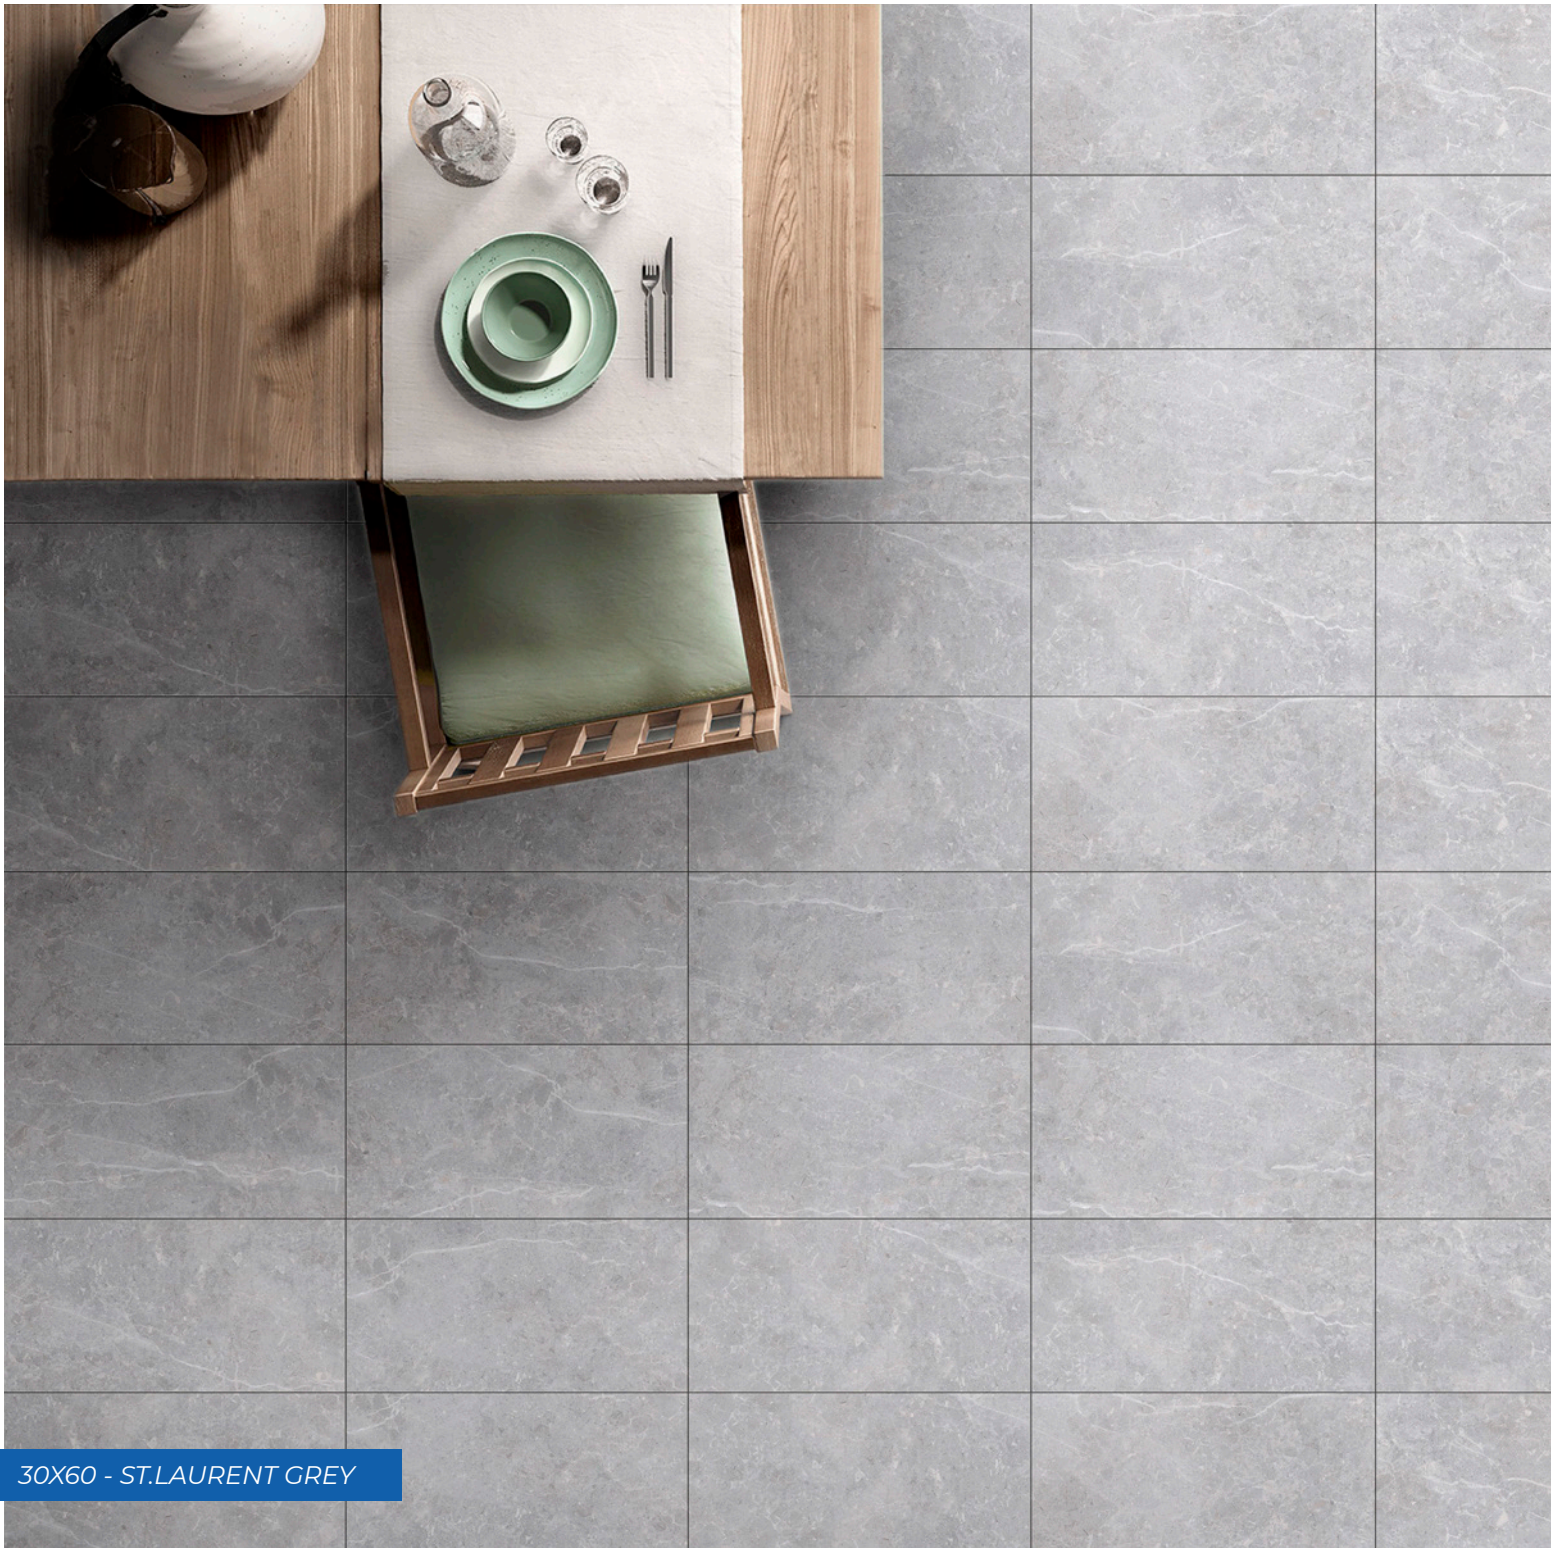

30X60 - ST.LAURENT GREY