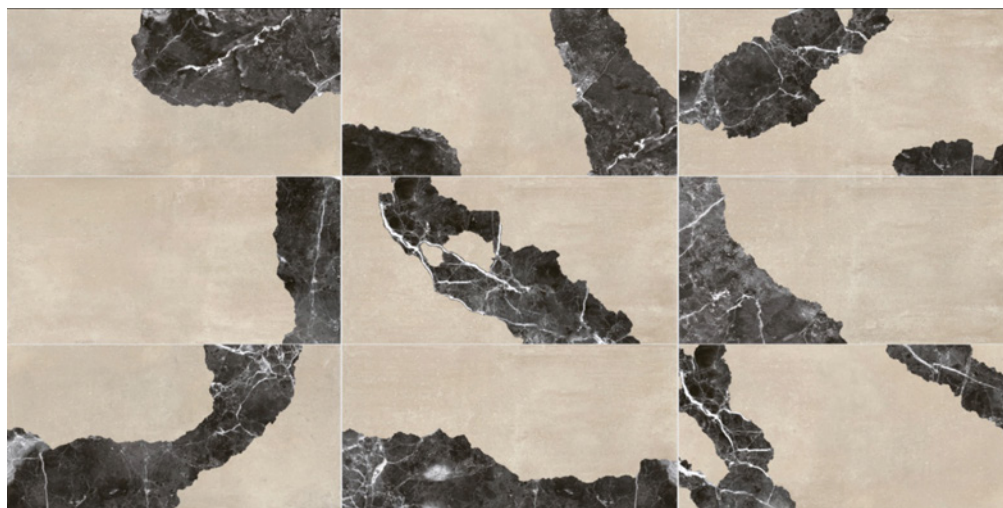

FASCINO 9 FACE
(MAT EFFECT)(RECTIFIED)