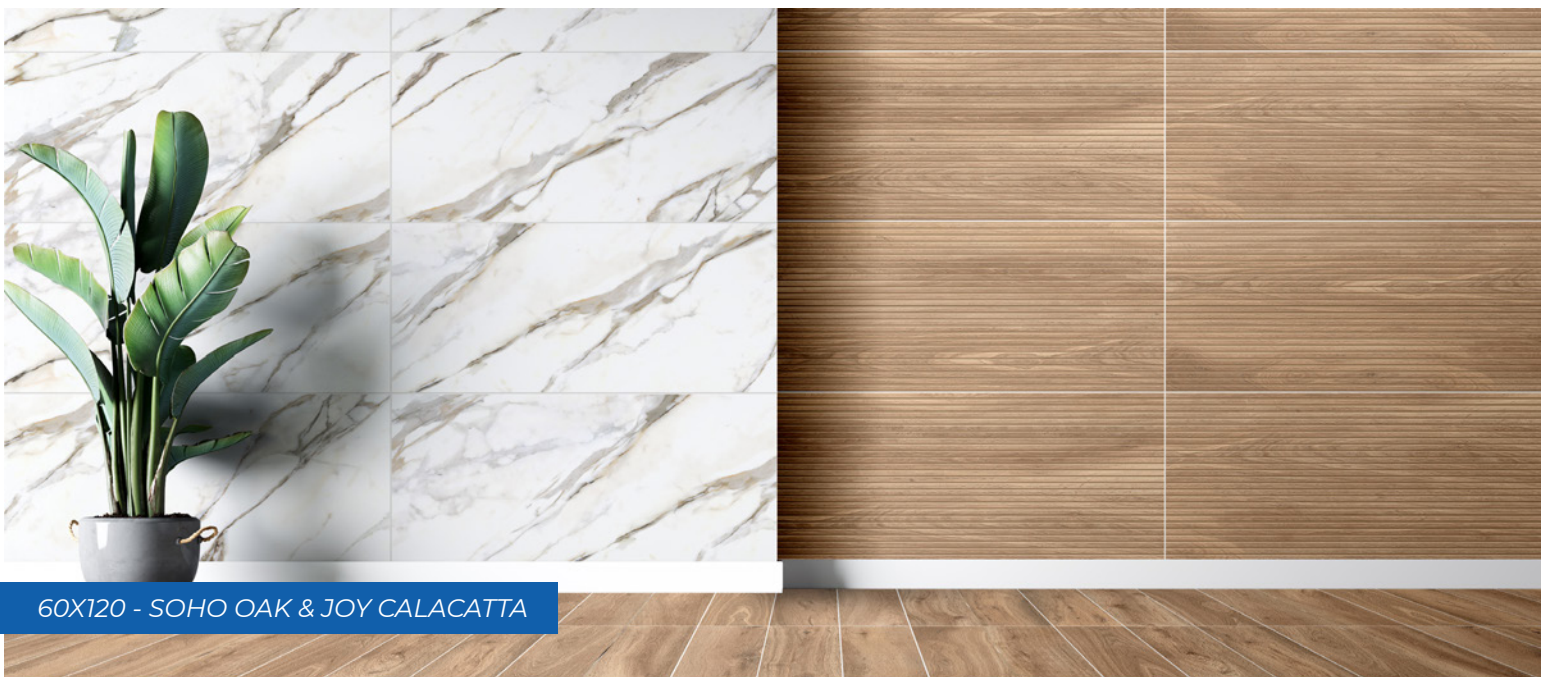

60X120 - SOHO OAK & JOY CALACATTA